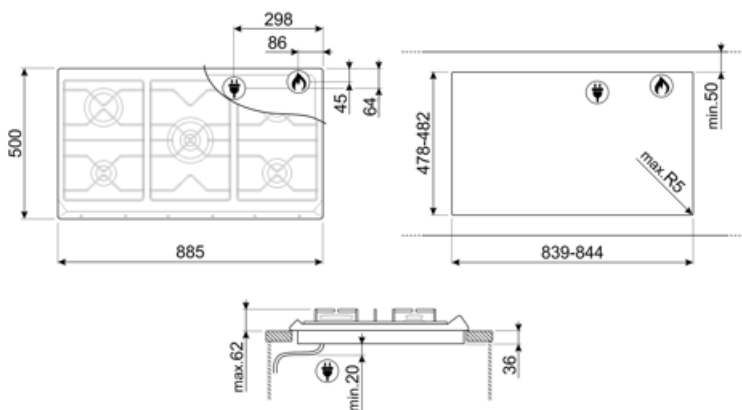

Central - Gas - 2UR (dual) - 5.00 kW

Rear-right - Gas - Semi Rapid - 1.70 kW

Front-right - Gas - Semi Rapid - 1.70 kW

Gas safety valves   Yes   Automatic Ignition   Yes

Electrical Connection

Plug	Not present	Type of electric cable installed	Yes, Single phase
Electrical connection rating (W)	1 W	Frequency (Hz)	50/60 Hz
Voltage (V)	220-240 V	Power supply cable length	120 cm

Gas Connection

Gas Type	G20/G25 natural gas	Other gas connections provided	Conical
Gas connection	Cilindrical	Gas connection rating (W)	12400 W