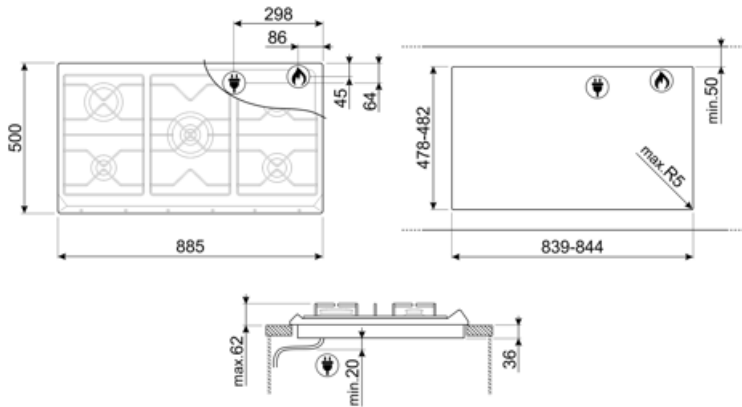

Rear-left - Gas - Rapid - 3.10 kW
Central - Gas - 2UR (dual) - 5.00 kW
Rear-right - Gas - Semi Rapid - 1.70 kW
Front-right - Gas - Semi Rapid - 1.70 kW
Gas safety valves Yes

Automatic Ignition Yes

Electrical Connection

Plug Not present
Electrical connection rating (W) 1 W
Voltage (V) 220-240 V

Type of electric cable installed Yes, Single phase
Frequency (Hz) 50/60 Hz
Power supply cable length 120 cm

Gas Connection

Gas Type G20/G25 natural gas
Gas connection Cylindrical

Other gas connections provided Conical
Gas connection rating (W) 12400 W