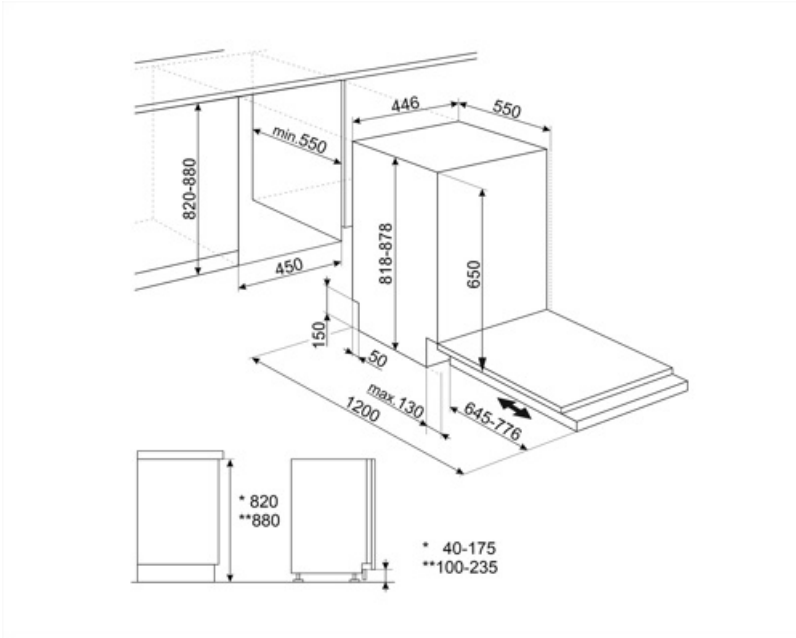

Voltage	220-240 V	Plug	(F;E) Schuko
Frequency (Hz)	50 Hz