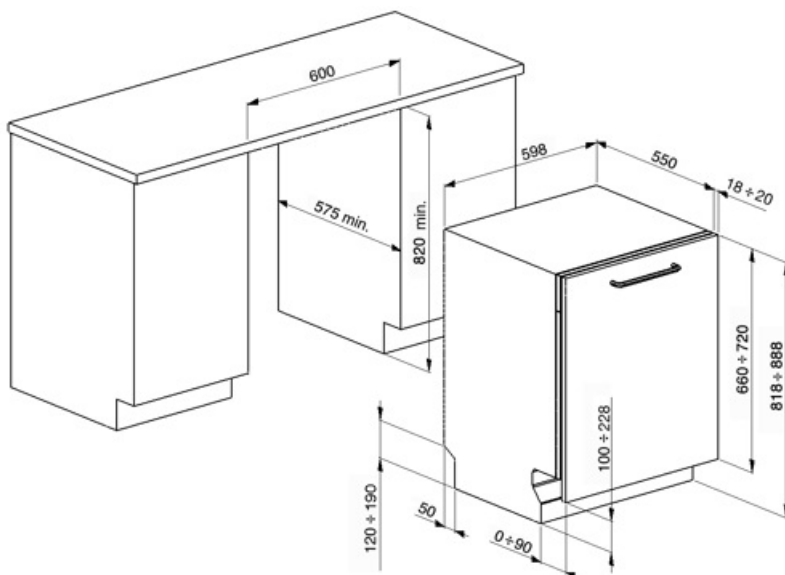

Technical Features

Width (mm)	598 mm	Max water hardness	100°fH;58°dH
Depth (mm)	545 mm	Drying system	Natural condenser drying, with Dry Assist + automatic door opening system at the end of the cycle
Product Height (mm)	818 mm	Steam protection	In plastic
Controls	Electronic	Tube material	Stainless steel
Programme graphics	Symbols	Filter	Stainless steel
On/off indicator	Yes	Concealed heating element	Yes
Salt light indicator	Light	Hinges	Self balancing with fixed hinges
Rinse aid indicator	Light	Min. and max. frontal panel weight	2 - 9 kg
End of cycle indicator	Acoustic signal	Min. and max plinth height	100 - 228 mm
Washing system	Orbital	Adjustable feet	7 cm, from 820 to 890 mm
Third spray arm	Single	Back cover	Yes
Water softener	With electronic setting	Depth of dishwasher with open door (mm)	1168 mm
Flood protection system	Single Acquastop	Top cover	In plastic
Water supply	Single; cold/hot water max. 60°C - energysave with hot water up to 35%		

Electrical Connection

Connected power	1900 W	Type of connection	Single-phase
Current	10 A	Power supply cable length	140 cm
Voltage	220-230 V	Plug	(I) Cina
Frequency (Hz)	50 Hz