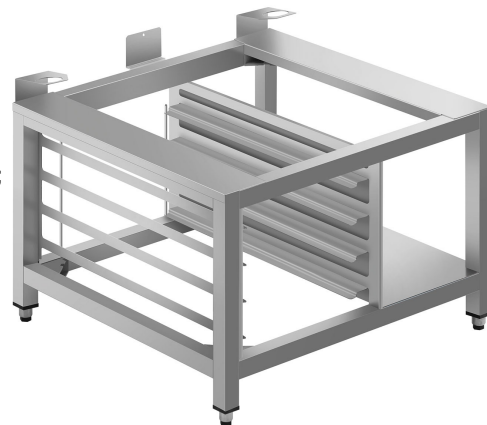

STDM

Family	Oven accessories
Subfamily	Stands
Width	800 mm
Product depth	750 mm
Product height	500 mm
Suitable for	Combined oven 4 trays 600x400 mm; Combined ovens 5 GN1/1
Pieces per pack	1

Galileo Professional oven support with 4-shelf tray holder

Electrical Connection

Plug	No
------	----

Construction

Material	Stainless steel
----------	-----------------