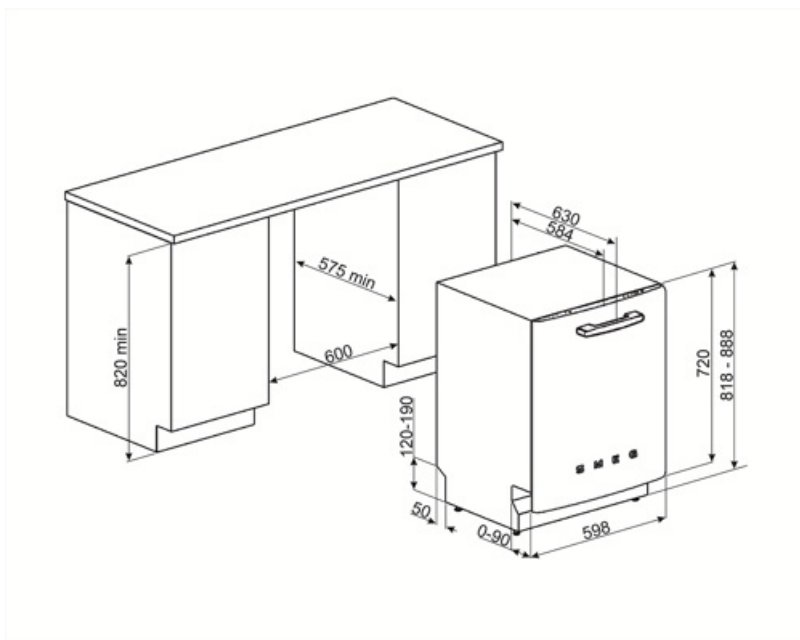

Type af forbindelse Enkelt fase
Kabellængde 140 cm
Stik (F;E) Schuko

Compatible Accessories

KITGH

Kit glass holder. It has to be fitted on the first basket but only if there are foldable racks

KITPL60FABB