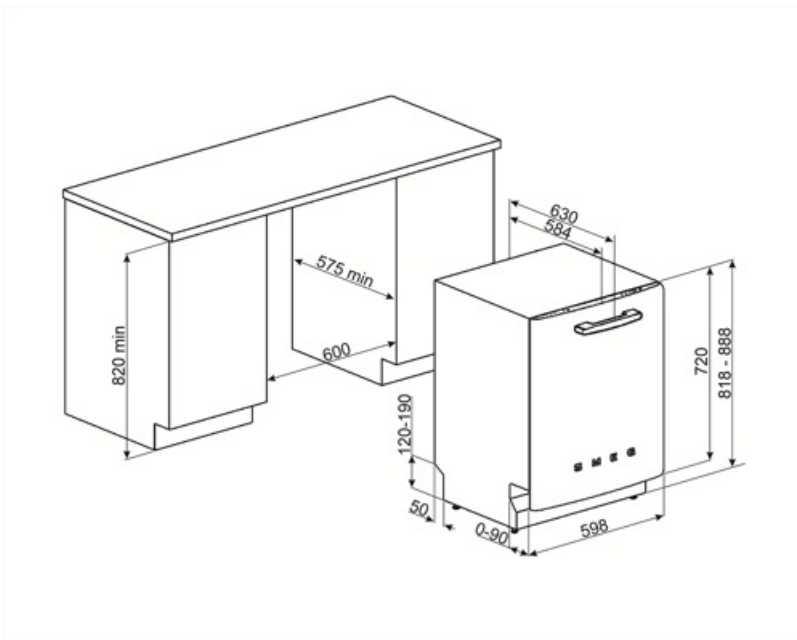

Type af forbindelse Enkelt fase
Kabellængde 140 cm
Stik (F;E) Schuko

Compatible Accessories

KITGH

Kit glass holder. It has to be fitted on the first basket but only if there are foldable racks

KITPL60FABB