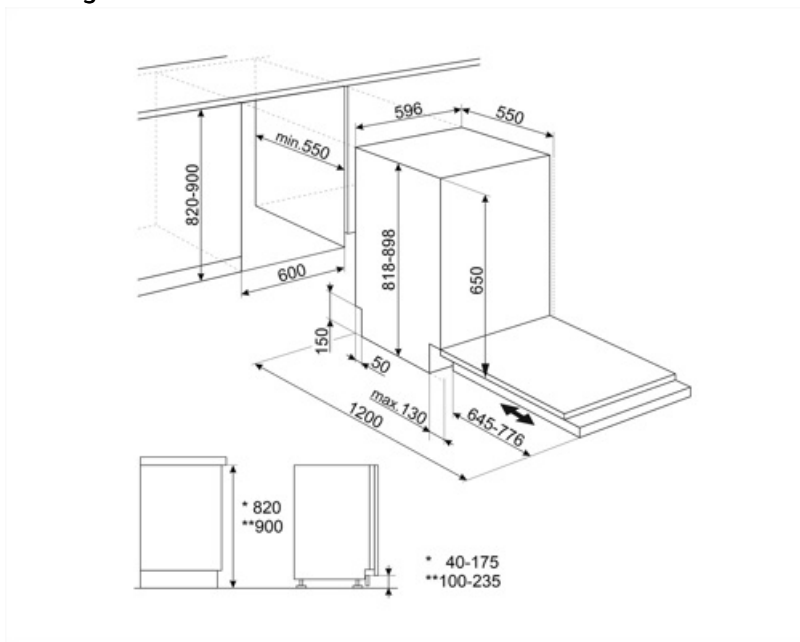

Consumo de água [por ciclo] 9,9 litros

Índice de eficiência energética (IEE)

49,9

Electrical Connection

Plug (F;E) Schuko
Connected power 1800 W
Current 10 A
Voltage 220-240 V

Frequency (Hz) 50 Hz
Type of connection Single-phase
Power supply cable length 140 cm