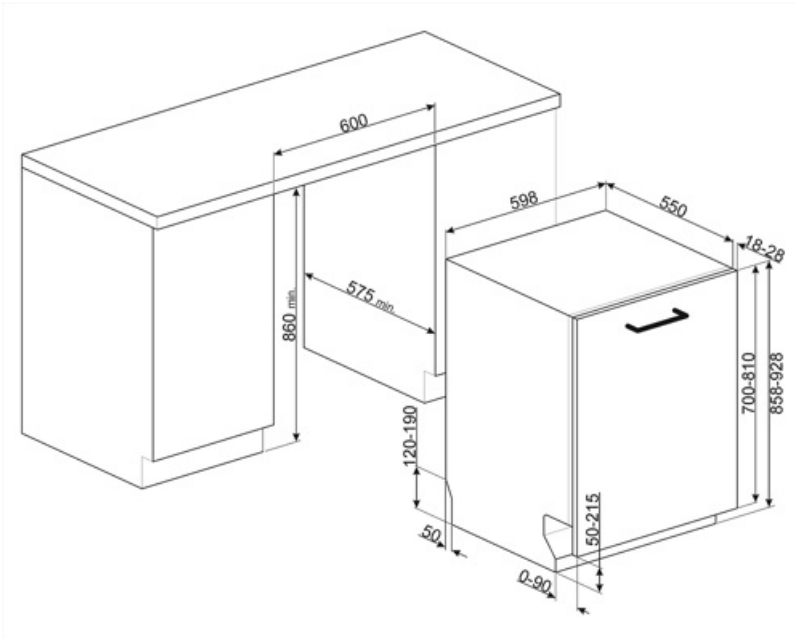

Electrical Connection

Plug	(F;E) Schuko	Frequency (Hz)	50 Hz
Connected power	1800 W	Type of connection	Single-phase
Current	10 A	Power supply cable length	140 cm
Voltage	220-240 V