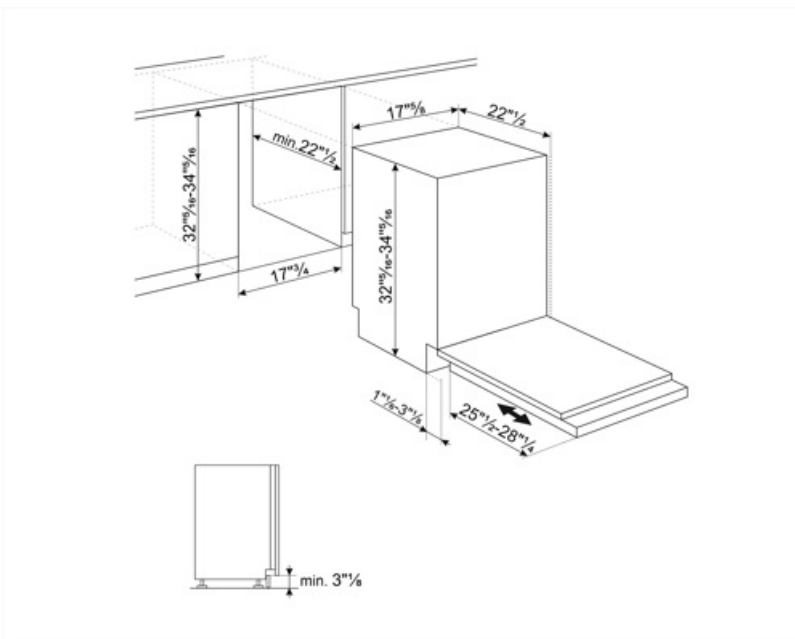

Width (mm)	17 5/8 "	Washing system	Standard
Depth (mm)	21 5/8 "	Turbidity sensor	Yes
Display type	LED display (3 digit)	Aquatest	
Product Height (mm)	32 5/16 "	Drying system	Natural condenser drying
Controls	Electronic	Tube material	Stainless steel
Display	Delayed start, Programme time indicator	Filter	Stainless steel
Programme graphics	Written in EN	Concealed heating element	Yes
On/off indicator	Yes	Adjustable feet	5cm, from 820 to 870 mm
Rinse aid indicator	Light	Back feet adjustable from front	Yes
End of cycle indicator	On display, with acoustic signal	Energy Star	

Electrical Connection

Connected power	1400 W	Type of connection	Single-phase
Current	12 A	Power supply cable length	116 "
Voltage	120 V	Plug	(B) NEMA 5-15P
Frequency (Hz)	60 Hz