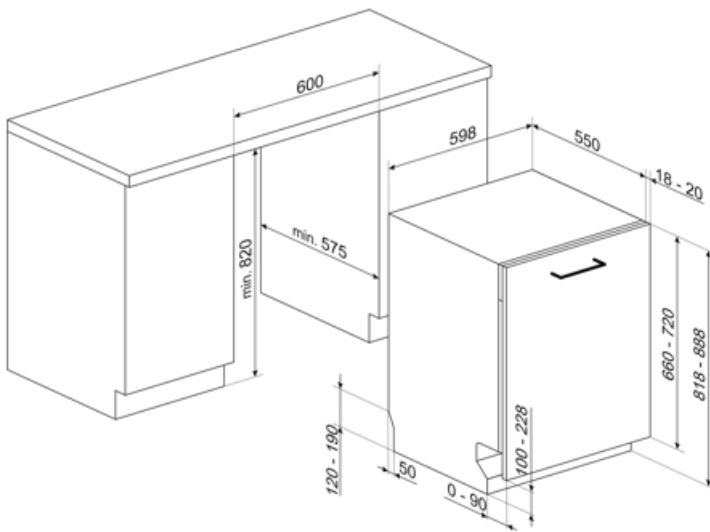

Width (mm)	23 9/16 "	Tube material	Stainless steel
Depth (mm)	21 7/16 "	Filter	Stainless steel
Product Height (mm)	32 3/16 "	Concealed heating element	Yes
Rinse aid indicator	Light	Hinges	Self balancing with fixed hinges
End of cycle indicator	Acoustic signal	Min. and max. frontal panel weight	2 - 9 lbs
Washing system	Standard	Min. and max plinth height	100 - 228 mm
Third spray arm	Single	Adjustable feet	7cm, from 820 to 890 mm
Flood protection system	Single Acquastop	Additional gaskets	Yes
Max water hardness	100°FH;58°dH	Back cover	Yes
Drying system	Natural condenser drying		

Electrical Connection

Plug	(A) USA e Messico	Frequency (Hz)	60 Hz
Connected power	1800 W	Type of connection	Single-phase
Current	13 A	Power supply cable length	140 "
Voltage	115 V