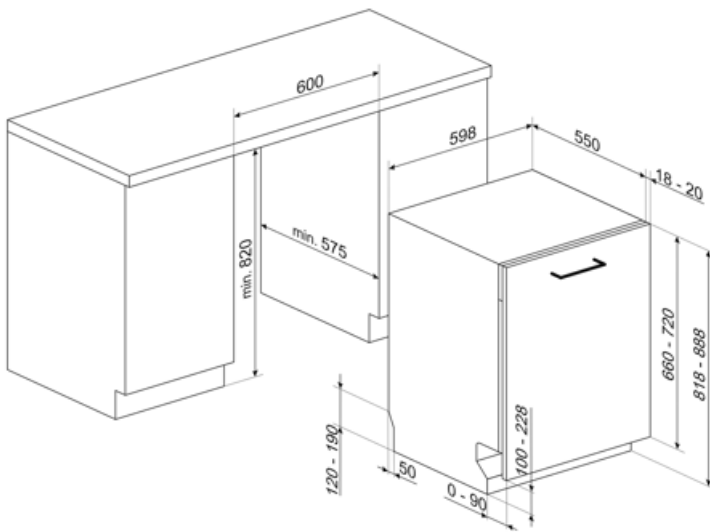

Width	23 9/16 "	Tube material	Stainless steel
Depth	21 7/16 "	Filter	Stainless steel
Height	32 3/16 "	Concealed heating element	Yes
Rinse aid indicator	Light	Hinges	Self-balancing with fixed hinges
End-of-cycle indicator	Acoustic signal	Min. and max. frontal panel weight	4.4 - 19.8 lbs
Washing system	Standard	Min. and max plinth height	4" - 9"
Third spray arm	Single	Adjustable feet	2 3/4", from 32 1/4" to 35"
Flood protection system	Single Aquastop	Additional gaskets	Yes
Max water hardness	100°fH;58°dH	Back cover	Yes
Drying system	Natural condensation drying		

Electrical Connection

Plug	(A) USA & Mexico	Frequency (Hz)	60 Hz
Connected power	1800 W	Connection type	Single-phase
Current	13 A	Power supply cable length	140 "
Voltage	115 V