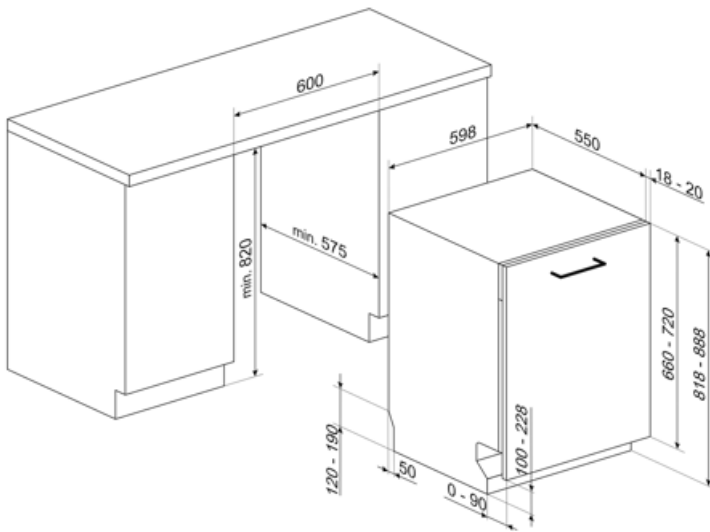

Width	23 9/16 "	Tub material	Stainless steel
Depth	21 7/16 "	Filter	Stainless steel
Height	32 3/16 "	Concealed heating element	Yes
Rinse aid indicator	Light	Hinges	Self-balancing with fixed hinges
End-of-cycle indicator	Acoustic signal	Min. and max. frontal panel weight	4.4 - 19.8 lbs
Washing system	Standard	Min. and max plinth height	4" - 9"
Third spray arm	Single	Adjustable feet	2 3/4", from 32 1/4" to 35"
Flood protection system	Single Aquastop	Additional gaskets	Yes
Max water hardness	100°FH;58°dH	Back cover	Yes
Drying system	Natural condensation drying		

Electrical Connection

Connected power	1800 W	Connection type	Single-phase
Current	13 A	Power supply cable length	140 "
Voltage	115 V	Plug	(A) USA & Mexico
Frequency (Hz)	60 Hz