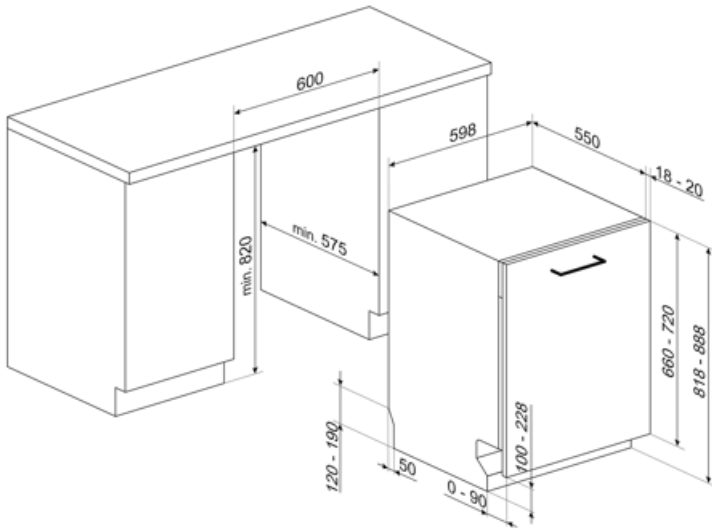

Technical Features

Width (mm)	23 9/16 "	Tub material	Stainless steel
Depth (mm)	21 7/16 "	Filter	Stainless steel
Product Height (mm)	32 3/16 "	Concealed heating element	Yes
Programme graphics	Symbols	Hinges	Self balancing with fixed hinges
Rinse aid indicator	Light	Min. and max. frontal panel weight	2 - 9 lbs
End of cycle indicator	Acoustic signal	Min. and max plinth height	100 - 228 mm
Washing system	Orbital	Adjustable feet	7cm, from 820 to 890 mm
Third spray arm	Single	Additional gaskets	Yes
Turbidity sensor Aquatest	Yes	Back cover	Yes
Flood protection system	Total Acquastop	Depth of dishwasher with open door (mm)	1186 mm
Max water hardness	100°FH;58°dH	Top cover	Metallic sheet
Drying system	Natural condenser drying	Energy Star	Yes

Performance / Energy Label - Reg. 2019

Airborne acoustical noise emissions 49 dB(A) re 1 pW

Electrical Connection

Connected power	1800 W	Type of connection	Single-phase
Current	13 A	Power supply cable length	140 "
Voltage	115 V	Plug	(A) USA e Messico
Frequency (Hz)	60 Hz