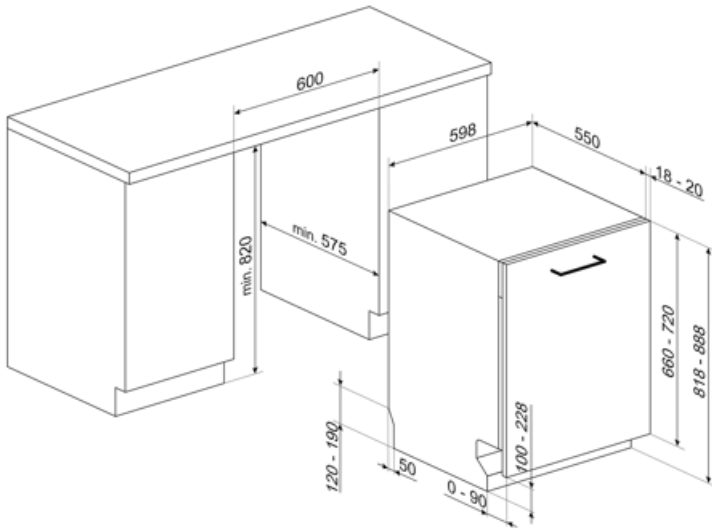

Technical Features

Width	23 9/16 "	Tube material	Stainless steel
Depth	21 7/16 "	Filter	Stainless steel
Height	32 3/16 "	Concealed heating element	Yes
Program symbols	Symbols	Hinges	Self-balancing with fixed hinges
Rinse aid indicator	Light	Min. and max. frontal panel weight	4.4 - 19.8 lbs
End-of-cycle indicator	Acoustic signal	Min. and max plinth height	4" - 9"
Washing system	Orbital	Adjustable feet	2 3/4", from 32 1/4" to 35"
Third spray arm	Single	Additional gaskets	Yes
Turbidity sensor Aquatest	Yes	Back cover	Yes
Flood protection system	Total Aquastop	Depth of dishwasher with open door (mm)	1186 mm
Max water hardness	100°FH;58°DH	Top cover	Metal sheet
Drying system	Natural condensation drying		

Performance / Energy Label

Airborne acoustical noise emissions (spinning phase) 49 dB(A) re 1 pW

Electrical Connection

Connected power	1800 W	Connection type	Single-phase
Current	13 A	Power supply cable length	140 "
Voltage	115 V	Plug	(A) USA & Mexico
Frequency (Hz)	60 Hz