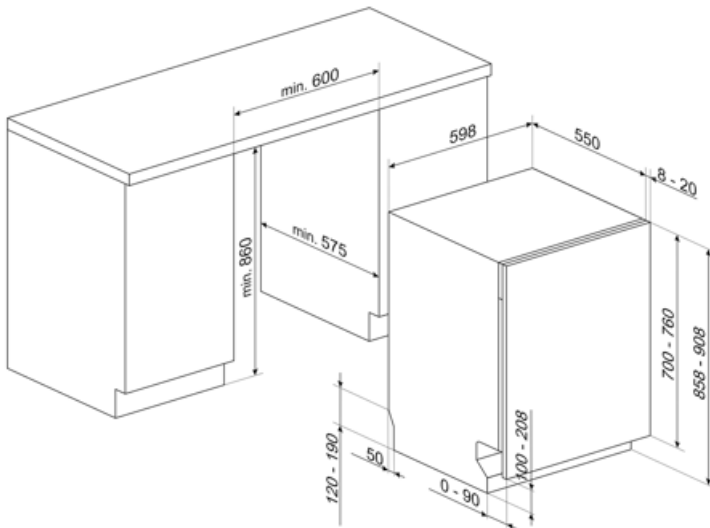

Width (mm)	23 9/16 "	Tube material	Stainless steel
Depth (mm)	21 5/8 "	Filter	Stainless steel
Product Height (mm)	33 3/4 "	Hinges	Self balancing with fixed hinges
Programme graphics	Symbols	Min. and max. frontal panel weight	2 - 8 lbs
Rinse aid indicator	Light	Min. and max plinth height	100 - 228 mm
End of cycle indicator	Acoustic signal	Adjustable feet	7cm, from 860 to 930 mm
Washing system	Standard	Additional gaskets	Yes
Third spray arm	Single	Back cover	Yes
Flood protection system	Single Acquastop	Depth of dishwasher with open door (mm)	1186 mm
Max water hardness	100°FH;58°dH	Top cover	Metallic sheet
Drying system	Natural condenser drying	Energy Star	Yes

Electrical Connection

Connected power	1800 W	Type of connection	Single-phase
Current	13 A	Power supply cable length	140 "
Voltage	115 V	Plug	(A) USA e Messico
Frequency (Hz)	60 Hz