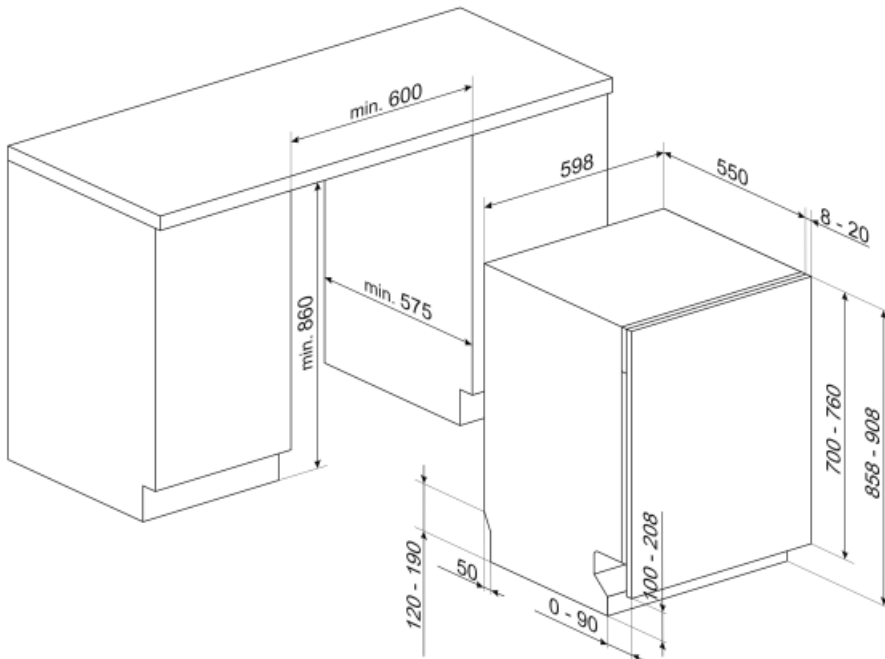

Depth (mm)	21 5/8 "	Filter	Stainless steel
Product Height (mm)	33 3/4 "	Hinges	Self balancing with fixed hinges
Programme graphics	Symbols	Min. and max. frontal panel weight	2 - 8 lbs
Rinse aid indicator	Light	Min. and max plinth height	100 - 228 mm
End of cycle indicator	Acoustic signal	Adjustable feet	7cm, from 860 to 930 mm
Washing system	Standard	Additional gaskets	Yes
Third spray arm	Single	Back cover	Yes
Flood protection system	Single Acquastop	Depth of dishwasher with open door (mm)	1186
Max water hardness	100°FH;58°dH	Top cover	Metallic sheet
Drying system	Natural condenser drying		

Electrical Connection

Plug	(A) USA e Messico	Frequency (Hz)	60 Hz
Connected power	1800 W	Type of connection	Single-phase
Current	13 A	Power supply cable length	140 "
Voltage	115 V