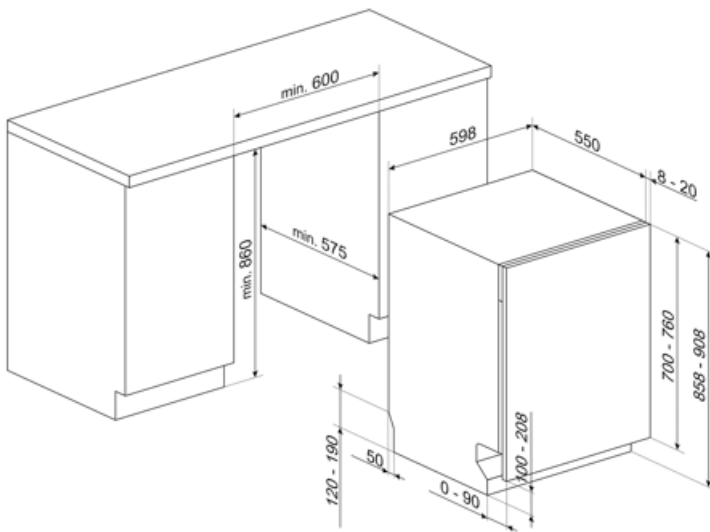

Width (mm)	23 9/16 "	Tube material	Stainless steel
Depth (mm)	21 5/8 "	Filter	Stainless steel
Product Height (mm)	33 3/4 "	Hinges	Self balancing with fixed hinges
Programme graphics	Symbols	Min. and max. frontal panel weight	2 - 8 lbs
Rinse aid indicator	Light	Min. and max plinth height	100 - 228 mm
End of cycle indicator	Acoustic signal	Adjustable feet	7cm, from 860 to 930 mm
Washing system	Standard	Additional gaskets	Yes
Third spray arm	Single	Back cover	Yes
Flood protection system	Single Acquastop	Depth of dishwasher with open door (mm)	1186
Max water hardness	100°FH;58°dH	Top cover	Metallic sheet
Drying system	Natural condenser drying		

Electrical Connection

Plug	(A) USA e Messico	Frequency (Hz)	60 Hz
Connected power	1800 W	Type of connection	Single-phase
Current	13 A	Power supply cable length	140 "
Voltage	115 V