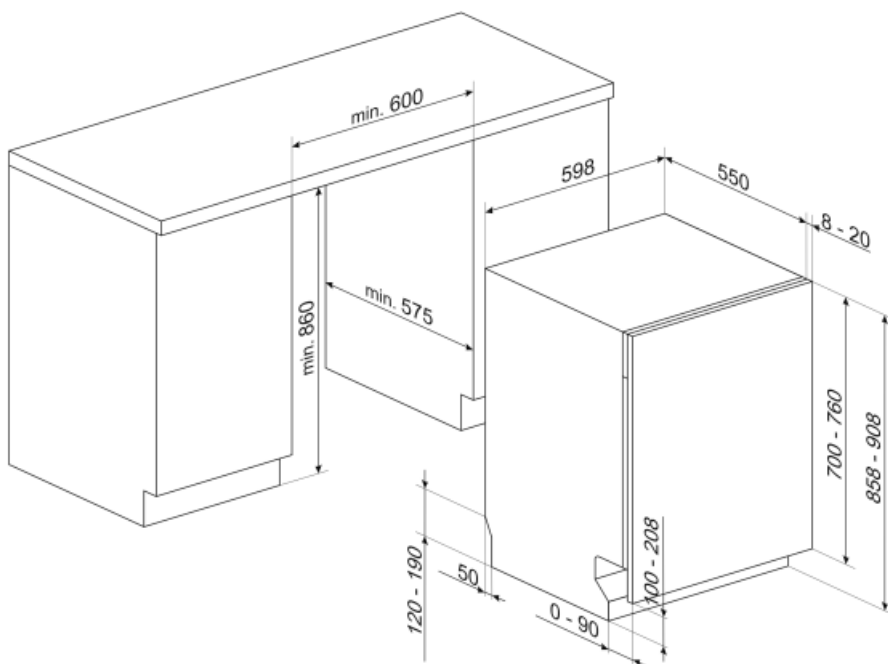

Depth (mm)	21 5/8 "	Filter	Stainless steel
Product Height (mm)	33 3/4 "	Hinges	Self balancing with fixed hinges
Programme graphics	Symbols	Min. and max. frontal panel weight	2 - 8 lbs
Rinse aid indicator	Light	Min. and max plinth height	100 - 228 mm
End of cycle indicator	Acoustic signal	Adjustable feet	7cm, from 860 to 930 mm
Washing system	Standard	Additional gaskets	Yes
Third spray arm	Single	Back cover	Yes
Flood protection system	Single Acquastop	Depth of dishwasher with open door (mm)	1186
Max water hardness	100°FH;58°dH	Top cover	Metallic sheet
Drying system	Natural condenser drying		

Electrical Connection

Plug	(A) USA e Messico	Frequency (Hz)	60 Hz
Connected power	1800 W	Type of connection	Single-phase
Current	13 A	Power supply cable length	140 "
Voltage	115 V