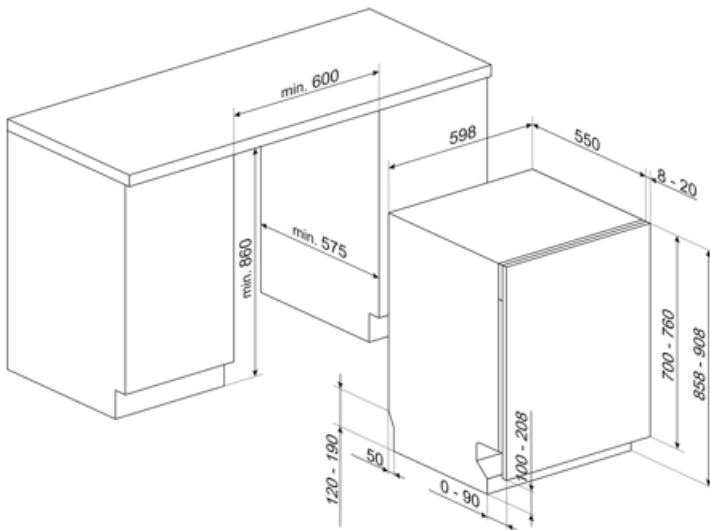

Width (mm)	23 9/16 "	Tube material	Stainless steel
Depth (mm)	21 5/8 "	Filter	Stainless steel
Product Height (mm)	33 3/4 "	Hinges	Self balancing with fixed hinges
Programme graphics	Symbols	Min. and max. frontal panel weight	2 - 8 lbs
Rinse aid indicator	Light	Min. and max plinth height	100 - 228 mm
End of cycle indicator	Acoustic signal	Adjustable feet	7cm, from 860 to 930 mm
Washing system	Standard	Additional gaskets	Yes
Third spray arm	Single	Back cover	Yes
Flood protection system	Single Acquastop	Depth of dishwasher with open door (mm)	1186 mm
Max water hardness	100°FH;58°dH	Top cover	Metallic sheet
Drying system	Natural condenser drying		

Electrical Connection

Connected power	1800 W	Type of connection	Single-phase
Current	13 A	Power supply cable length	140 "
Voltage	115 V	Plug	(A) USA e Messico
Frequency (Hz)	60 Hz