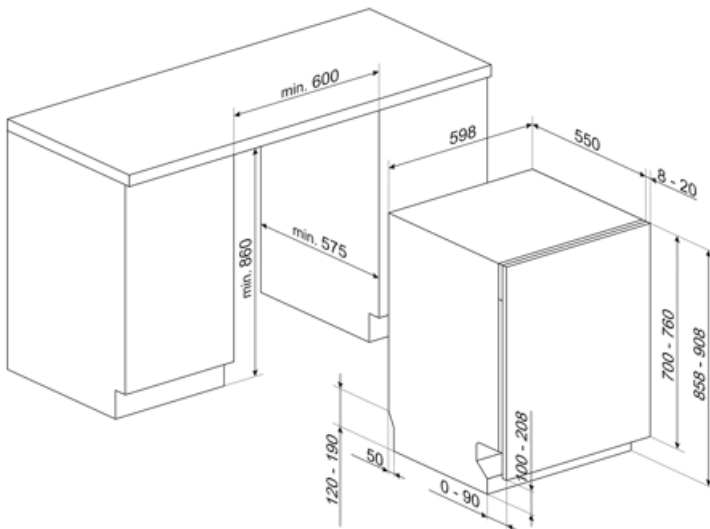

Depth (mm)	21 5/8 "	Filter	Stainless steel
Product Height (mm)	33 3/4 "	Hinges	Self balancing with fixed hinges
Programme graphics	Symbols	Min. and max. frontal panel weight	2 - 8 lbs
Rinse aid indicator	Light	Min. and max plinth height	100 - 228 mm
End of cycle indicator	Acoustic signal	Adjustable feet	7cm, from 860 to 930 mm
Washing system	Standard	Additional gaskets	Yes
Third spray arm	Single	Back cover	Yes
Flood protection system	Single Acquastop	Depth of dishwasher with open door (mm)	1186
Max water hardness	100°FH;58°dH	Top cover	Metallic sheet
Drying system	Natural condenser drying		

Electrical Connection

Plug	(A) USA e Messico	Frequency (Hz)	60 Hz
Connected power	1800 W	Type of connection	Single-phase
Current	13 A	Power supply cable length	140 "
Voltage	115 V