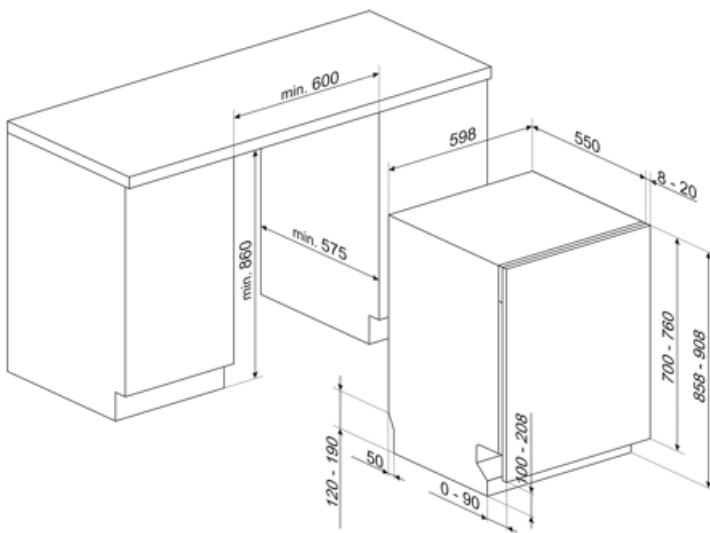

Width	23 9/16 "	Tub material	Stainless steel
Depth	21 5/8 "	Filter	Stainless steel
Height	33 3/4 "	Hinges	Self-balancing with fixed hinges
Program symbols	Symbols	Min. and max. frontal panel weight	4.4 - 17.6 lbs
Rinse aid indicator	Light	Min. and max plinth height	4" - 9"
End-of-cycle indicator	Acoustic signal	Adjustable feet	2 3/4", from 33 7/8" to 36 5/8"
Washing system	Standard	Additional gaskets	Yes
Third spray arm	Single	Back cover	Yes
Flood protection system	Single Aquastop	Depth of dishwasher with open door (mm)	1186 mm
Max water hardness	100°FH;58°dH	Top cover	Metal sheet
Drying system	Natural condensation drying	Energy Star	Yes

Electrical Connection

Connected power	1800 W	Connection type	Single-phase
Current	13 A	Power Cord Length	140 "
Voltage	115 V	Plug	(A) USA & Mexico
Frequency	60 Hz