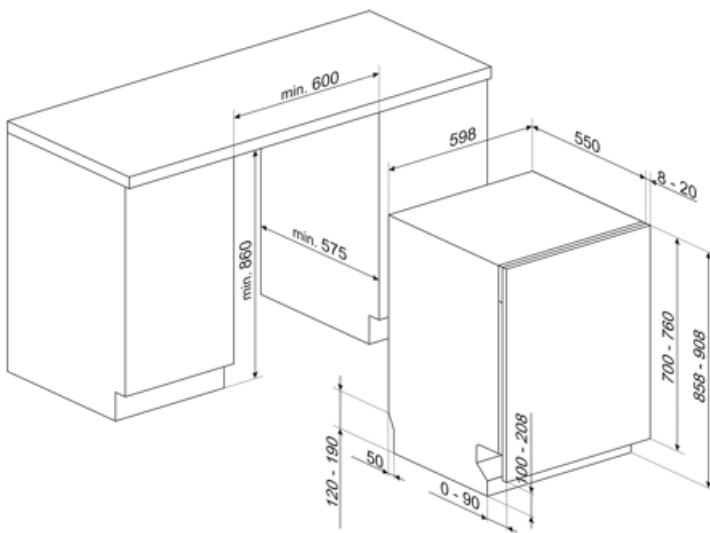

# STU8612

Product family	Dishwashers
Width	24"
Commercial height	86 cm
Installation	Fully-Integrated
N° baskets	2
EAN code	8017709303631

## Baskets

Basket color	Gray	Lower basket	Fixed racks
Upper basket	Central fixed racks	Largest loadable dish in lower basket	35,0 inches
Upper basket height adjustment	On two height levels	Colour Inner Components	Blue
Largest loadable dish in upper basket	18,0 inches	Cutlery basket	Yes

## Technical Features

<b>Width</b>	23 9/16 "	<b>Tub material</b>	Stainless steel
<b>Depth</b>	21 5/8 "	<b>Filter</b>	Stainless steel
<b>Height</b>	33 3/4 "	<b>Hinges</b>	Self-balancing with fixed hinges
<b>Program symbols</b>	Symbols	<b>Min. and max. frontal panel weight</b>	4.4 - 17.6 lbs
<b>Rinse aid indicator</b>	Light	<b>Min. and max plinth height</b>	4" - 9"
<b>End-of-cycle indicator</b>	Acoustic signal	<b>Adjustable feet</b>	2 3/4", from 33 7/8" to 36 5/8"
<b>Washing system</b>	Standard	<b>Additional gaskets</b>	Yes
<b>Third spray arm</b>	Single	<b>Back cover</b>	Yes
<b>Flood protection system</b>	Single Aquastop	<b>Depth of dishwasher with open door (mm)</b>	1186 mm
<b>Max water hardness</b>	100°FH;58°dH	<b>Top cover</b>	Metal sheet
<b>Drying system</b>	Natural condensation drying	<b>Energy Star</b>	Yes