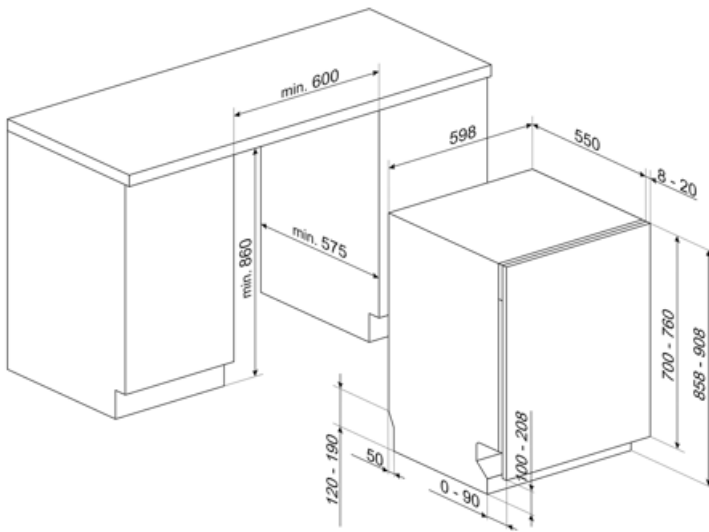

Depth	21 5/8 "	Filter	Stainless steel
Height	33 3/4 "	Hinges	Self-balancing with fixed hinges
Program symbols	Symbols	Min. and max. frontal panel weight	4.4 - 17.6 lbs
Rinse aid indicator	Light	Min. and max plinth height	4" - 9"
End-of-cycle indicator	Acoustic signal	Adjustable feet	2 3/4", from 33 7/8" to 36 5/8"
Washing system	Standard	Additional gaskets	Yes
Third spray arm	Single	Back cover	Yes
Flood protection system	Single Aquastop	Depth of dishwasher with open door (mm)	1186
Max water hardness	100°fH;58°dH	Top cover	Metal sheet
Drying system	Natural condensation drying		

Electrical Connection

Plug	(A) USA & Mexico	Frequency (Hz)	60 Hz
Connected power	1800 W	Connection type	Single-phase
Current	13 A	Power supply cable length	140 "
Voltage	115 V