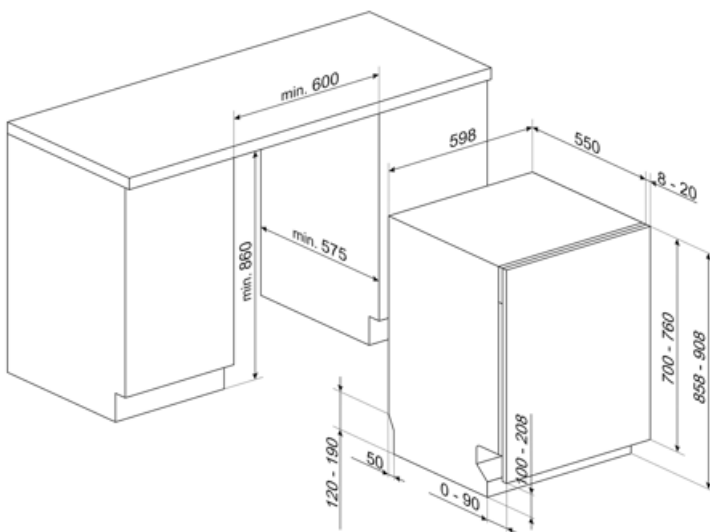

Width	23 9/16 "	Tub material	Stainless steel
Depth	21 5/8 "	Filter	Stainless steel
Height	33 3/4 "	Hinges	Self-balancing with fixed hinges
Program symbols	Symbols	Min. and max. frontal panel weight	4.4 - 17.6 lbs
Rinse aid indicator	Light	Min. and max plinth height	4" - 9"
End-of-cycle indicator	Acoustic signal	Adjustable feet	2 3/4", from 33 7/8" to 36 5/8"
Washing system	Standard	Additional gaskets	Yes
Third spray arm	Single	Back cover	Yes
Flood protection system	Single Aquastop	Depth of dishwasher with open door (mm)	1186
Max water hardness	100°FH;58°dH	Top cover	Metal sheet
Drying system	Natural condensation drying		

Electrical Connection

Plug	(A) USA & Mexico	Frequency (Hz)	60 Hz
Connected power	1800 W	Connection type	Single-phase
Current	13 A	Power supply cable length	140 "
Voltage	115 V