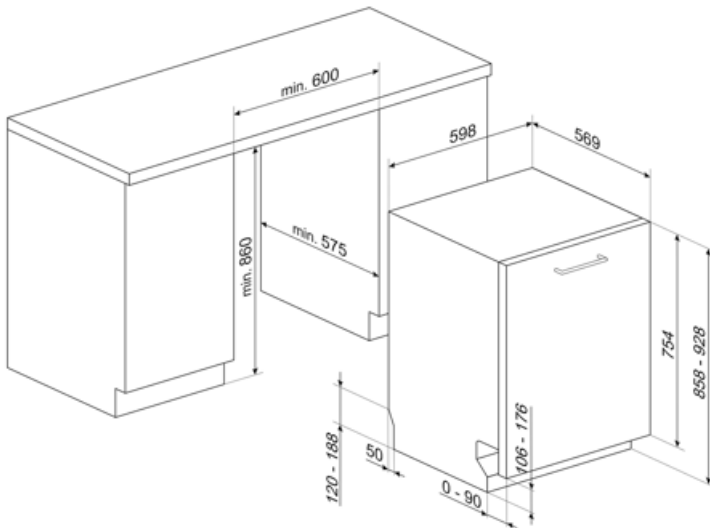

Width	23 9/16 "	Drying system	Natural condensation drying
Depth	21 5/8 "	Min. and max. frontal panel weight	4.4 - 17.6 lbs
Display type	LED display (1 digit)	Min. and max plinth height	4" - 9"
Height	33 3/4 "	Adjustable feet	2 3/4", from 33 7/8" to 36 5/8"
Display	Delay start	Additional gaskets	Yes
Program symbols	Symbols	Back cover	Yes
Rinse aid indicator	Light	Depth of dishwasher with open door (mm)	1186
End-of-cycle indicator	Acoustic signal	Top cover	Metal sheet
Washing system	Standard		
Third spray arm	Single		
Flood protection system	Single Aquastop		
Max water hardness	100°fH;58°dH		

Electrical Connection

Plug	(A) USA & Mexico	Frequency (Hz)	60 Hz
Connected power	1800 W	Connection type	Single-phase
Current	13 A	Power supply cable length	140 "
Voltage	115 V