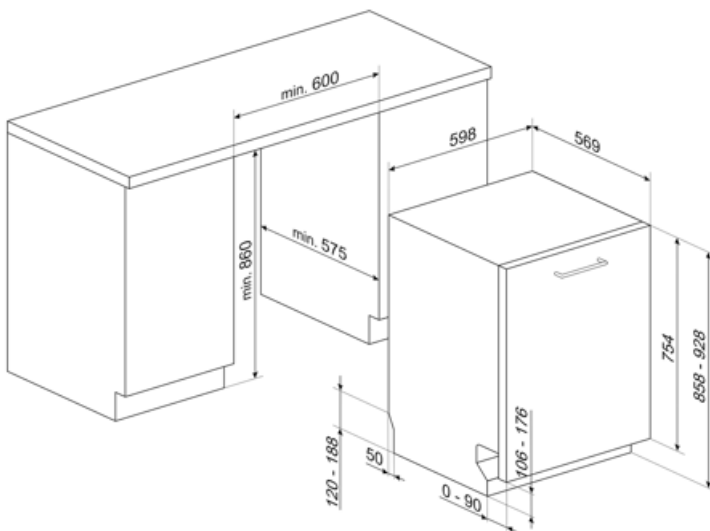

Width	23 9/16 "	Drying system	Natural condensation drying
Depth	21 5/8 "	Filter	Stainless steel
Display type	LED display (1 digit)	Hinges	Self-balancing with fixed hinges
Height	33 3/4 "	Min. and max. frontal panel weight	4.4 - 17.6 lbs
Display	Delay start	Min. and max plinth height	4" - 9"
Program symbols	Symbols	Adjustable feet	2 3/4", from 33 7/8" to 36 5/8"
Rinse aid indicator	Light	Additional gaskets	Yes
End-of-cycle indicator	Acoustic signal	Back cover	Yes
Washing system	Standard	Depth of dishwasher with open door (mm)	1186 mm
Third spray arm	Single	Top cover	Metal sheet
Flood protection system	Single Aquastop	Energy Star	Yes
Max water hardness	100°fH;58°dH		

Electrical Connection

Connected power	1800 W	Connection type	Single-phase
Current	13 A	Power Cord Length	140 "
Voltage	115 V	Plug	(A) USA & Mexico
Frequency	60 Hz