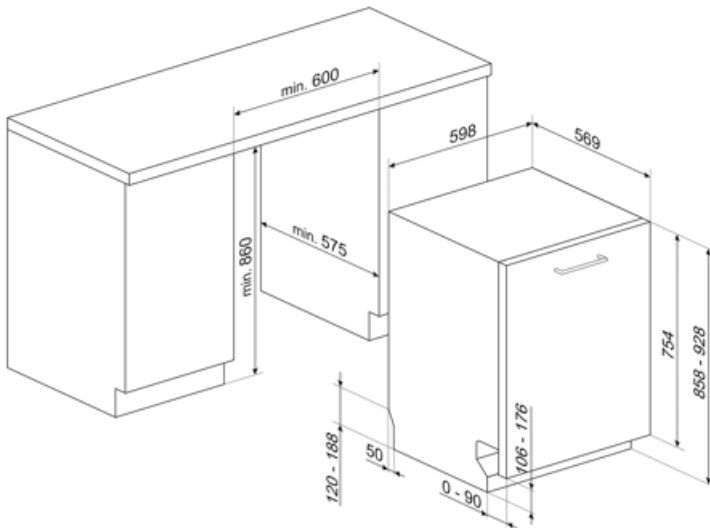

Width	23 9/16 "	Drying system	Natural condensation drying
Depth	21 5/8 "	Tub material	Stainless steel
Display type	LED display (1 digit)	Filter	Stainless steel
Height	33 3/4 "	Hinges	Self-balancing with fixed hinges
Display	Delay start	Min. and max. frontal panel weight	4.4 - 17.6 lbs
Program symbols	Symbols	Min. and max plinth height	4" - 9"
Rinse aid indicator	Light	Adjustable feet	2 3/4", from 33 7/8" to 36 5/8"
End-of-cycle indicator	Acoustic signal	Additional gaskets	Yes
Washing system	Standard	Back cover	Yes
Third spray arm	Single	Depth of dishwasher with open door (mm)	1186 mm
Flood protection system	Single Aquastop	Top cover	Metal sheet
Max water hardness	100°fH;58°dH		

Electrical Connection

Connected power	1800 W	Connection type	Single-phase
Current	13 A	Power supply cable length	140 "
Voltage	115 V	Plug	(A) USA & Mexico
Frequency (Hz)	60 Hz