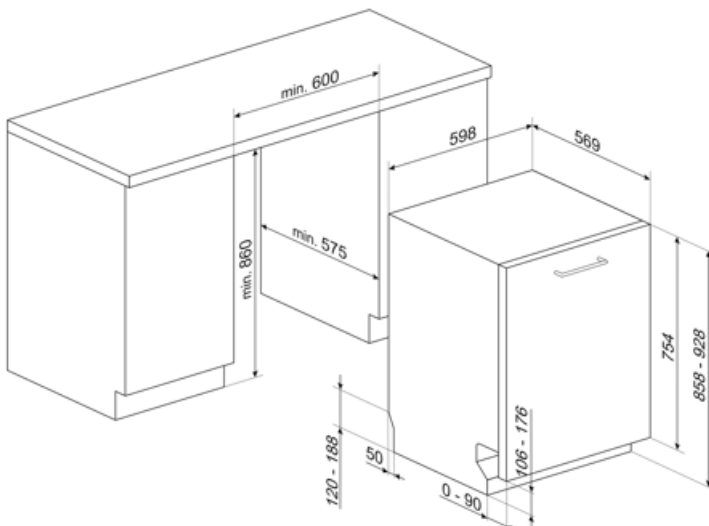

STU8623X

Product family	Dishwashers
Width	24"
Commercial height	86 cm
Installation	Under-Counter
N° baskets	3, FlexiDuo
EAN code	8017709303679

Programs

Number of programs	10	Delicates	Yes
Washing temperatures	38, 45, 50, 55, 65, 70, 75 °F	Normal	Yes
Soak	Yes	Crystal & China	Yes
Express	Yes	Eco express	Yes
Mix	Yes	Express 60'	Yes
Sterilize	Yes	Pots & Pans	Yes

Cutlery basket Yes

Technical Features

Width	23 9/16 "	Drying system	Dry Assist
Depth	21 5/8 "	Tube material	Stainless steel
Display type	LED display (3 digits)	Filter	Stainless steel
Height	33 3/4 "	Hinges	Self-balancing with variable hinges
Display	Delay start, Program progress indicator, Time-to-end indicator	Min. and max. frontal panel weight	4.4 - 17.6 lbs
Program symbols	Symbols	Min. and max plinth height	4" - 9"
Salt indicator	Light	Adjustable feet	2 3/4", from 33 7/8" to 36 5/8"
Rinse aid indicator	Light	Additional gaskets	Yes
End-of-cycle indicator	Acoustic signal	Back cover	Yes
Washing system	Orbital	Depth of dishwasher with open door (mm)	1186 mm
Third spray arm	Single	Adjustable plinth	By height and depth
Water softener	With electronic setting	Top cover	Metal sheet
Flood protection system	Single Aquastop	Energy Star	Yes
Max water hardness	100°FH;58°dH		

Electrical Connection

Connected power	1800 W	Connection type	Single-phase
Current	13 A	Power Cord Length	140 "
Voltage	115 V	Plug	(A) USA & Mexico
Frequency	60 Hz		

Compatible Accessories

KITGH

Kit glass holder. It has to be fitted on the first basket but only if there are foldable racks