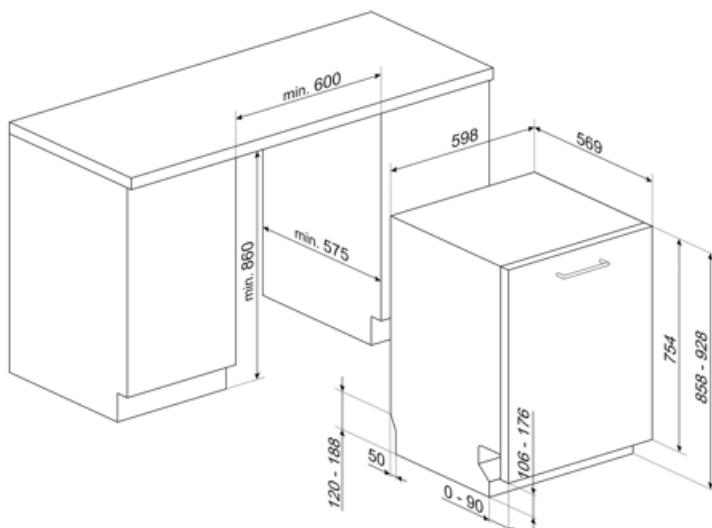

STU8623X

Product family	Dishwashers
Width	24"
Commercial height	86 cm
Installation	Under-Counter
N° baskets	3, FlexiDuo
EAN code	8017709303679

Programs

Number of programs	10	Delicates	Yes
Washing temperatures	38, 45, 50, 55, 65, 70, 75 °F	Normal	Yes
Soak	Yes	Crystal & China	Yes
Express	Yes	Eco express	Yes
Mix	Yes	Express 60'	Yes
Sterilize	Yes	Pots & Pans	Yes

Cutlery basket Yes

Technical Features

Width	23 9/16 "	Drying system	Dry Assist
Depth	21 5/8 "	Tube material	Stainless steel
Display type	LED display (3 digits)	Filter	Stainless steel
Height	33 3/4 "	Hinges	Self-balancing with variable hinges
Display	Delay start, Program progress indicator, Time-to-end indicator	Min. and max. frontal panel weight	4.4 - 17.6 lbs
Program symbols	Symbols	Min. and max plinth height	4" - 9"
Salt indicator	Light	Adjustable feet	2 3/4", from 33 7/8" to 36 5/8"
Rinse aid indicator	Light	Additional gaskets	Yes
End-of-cycle indicator	Acoustic signal	Back cover	Yes
Washing system	Orbital	Depth of dishwasher with open door (mm)	1186 mm
Third spray arm	Single	Adjustable plinth	By height and depth
Water softener	With electronic setting	Top cover	Metal sheet
Flood protection system	Single Aquastop	Energy Star	Yes
Max water hardness	100°FH;58°dH		

Electrical Connection

Connected power	1800 W	Connection type	Single-phase
Current	13 A	Power Cord Length	140 "
Voltage	115 V	Plug	(A) USA & Mexico
Frequency	60 Hz		

Compatible Accessories

KITGH

Kit glass holder. It has to be fitted on the first basket but only if there are foldable racks