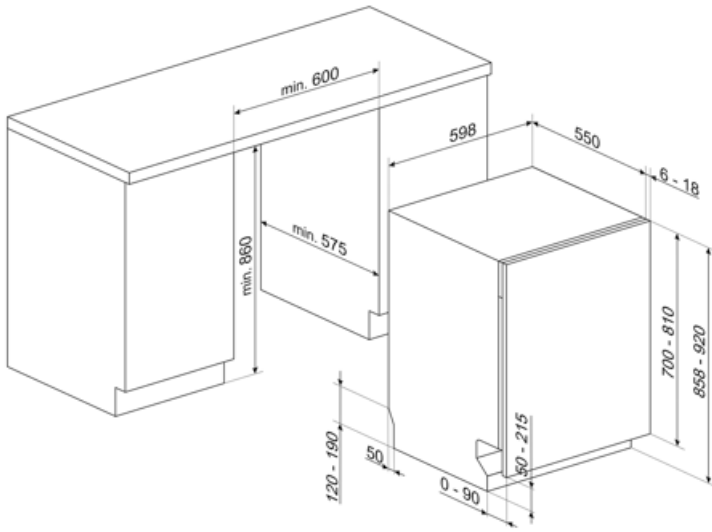

Largest loadable dish in 18,0 inches upper basket

Technical Features

Width	23 9/16 "	Drying system	Dry Assist
Depth	21 5/8 "	Internal lighting	White LED
Display type	LED display (3 digits)	Tube material	Stainless steel
Height	33 3/4 "	Filter	Stainless steel
Display	Delay start, Program progress indicator, Time-to-end indicator	Concealed heating element	Yes
Program symbols	Symbols	Hinges	Self-balancing, Sliding, FLEXIFIT
Salt indicator	Light	Min. and max. frontal panel weight	4.4 - 22 lbs
Rinse aid indicator	Light	Min. and max plinth height	50 - 215 mm
End-of-cycle indicator	ActiveLight	Adjustable feet	2 3/4", from 33 7/8" to 36 5/8"
Washing system	Planetarium	Additional gaskets	Yes
Third spray arm	Single	Back cover	Yes
Water softener	With electronic setting	Depth of dishwasher with open door (mm)	1186 mm
Turbidity sensor Aquatest	Yes	Top cover	Metal sheet
Flood protection system	Total Aquastop	Energy Star	Yes
Max water hardness	100°FH;58°dH		

Electrical Connection

Connected power	1800 W	Connection type	Single-phase
Current	13 A	Power Cord Length	140 "
Voltage	115 V	Plug	(A) USA & Mexico
Frequency	60 Hz