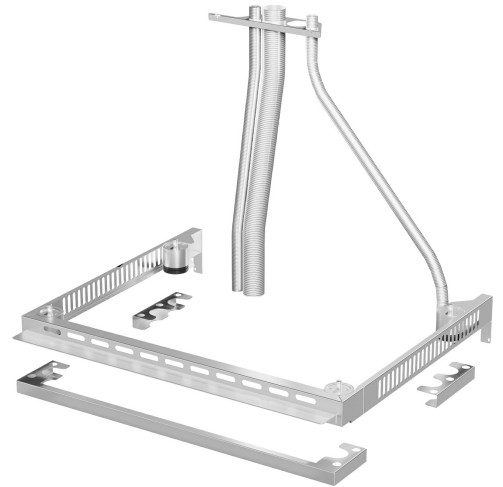

SVRPP420-625

Family	Oven accessories
Subfamily	Other accessories
Type	Conjunction kit between 2 combined ovens
Suitable for	ALFA420 and ALFA410 series
Compliant oven models	ALFA420 and ALFA410 series; ALFA625 series
Pieces per pack	1

Connector kit for two stacked ALFA420+420 or ALFA420+625 models and hood

Construction

Material	Stainless steel
-----------------	-----------------