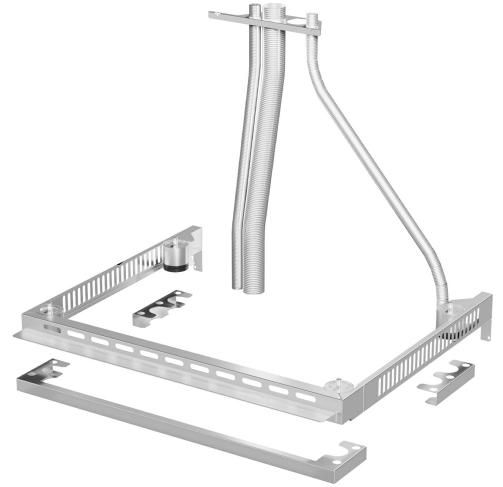

# SVRPP420-625

<b>Family</b>	Oven accessories
<b>Subfamily</b>	Other accessories
<b>Type</b>	Conjunction kit between 2 combined ovens
<b>Suitable for</b>	ALFA420 and ALFA410 series
<b>Compliant oven models</b>	ALFA420 and ALFA410 series; ALFA625 series
<b>Pieces per pack</b>	1

Connector kit for two stacked ALFA420+420 or ALFA420+625 models and hood

## Construction

<b>Material</b>	Stainless steel
-----------------	-----------------