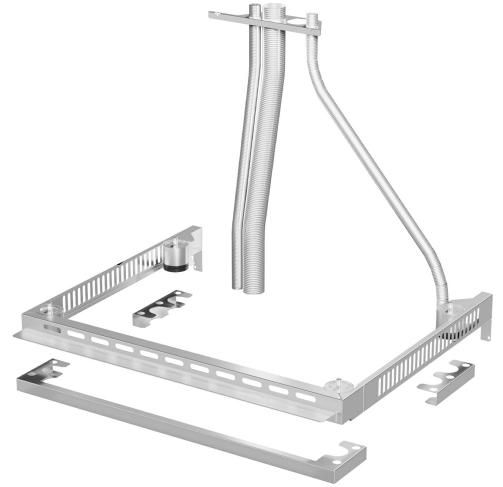

SVRPP420-625

Family	Oven accessories
Subfamily	Functional accessories
Type	Conjunction kit between 2 ovens
Suitable for	Convection ovens 600x400 mm - GN1/1
Compliant oven models	ALFA420 and ALFA410 series; ALFA625 series
Pieces per pack	1

Connection kit for stacking two 4l tray EN 600x400 ovens with hood K4610X, one 4l tray EN 600x400 oven with one 6l tray EN 600x400 oven with hood K4610X, or two 6l tray EN 600x400 ovens without hood

Construction

Material	Stainless steel
-----------------	-----------------