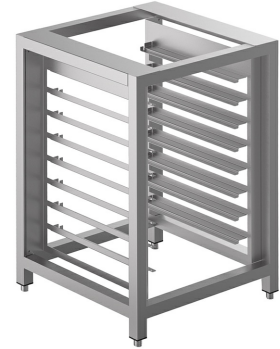

TVL40

Family	Oven accessories
Subfamily	Stands
Width	600 mm
Depth	600 mm
Height	900 mm
Suitable for	ALFA43 and ALFA45 series
Compliant oven models	ALFA43 and ALFA45 series
Pieces per pack	1

8-level tray holder rack for ALFA43 ovens, dim. 600x600x900 mm (height with kit RUTVL: 998 mm)

Electrical Connection

Plug No

Construction

Material Stainless steel