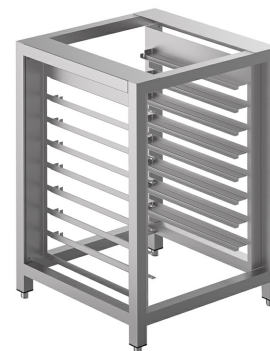

TVL40

Family	Oven accessories
Subfamily	Stands
Width	600 mm
Depth	600 mm
Height	900 mm
Suitable for	Convection ovens 435x320 mm
Pieces per pack	1

8-level tray holder rack for ALFA43 ovens, dim. (WxDxH) 600x600x900 mm (height with kit RUTVL: 998 mm)

Electrical Connection

Plug Not present

Construction

Material Stainless steel