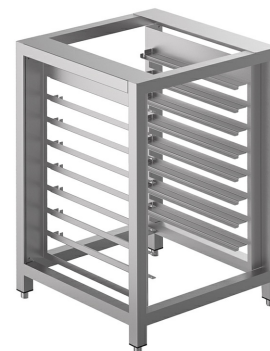

TVL40

Family	Oven accessories
Subfamily	Stands
Width	600 mm
Depth	600 mm
Height	900 mm
Suitable for	Convection ovens 435x320 mm
Compliant oven models	ALFA43 series
Pieces per pack	1

8-level tray holder rack for ALFA43 ovens, dim. (WxDxH) 600x600x900 mm
(height with kit RUTVL: 998 mm)

Electrical Connection

Plug	Not present
-------------	-------------

Construction

Material	Stainless steel
-----------------	-----------------