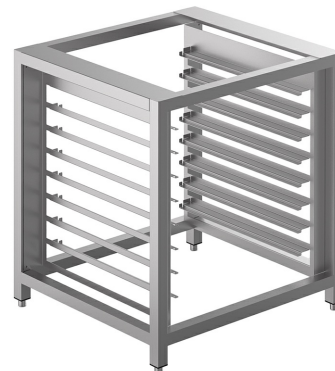

TVL425

Family

Type

Suitable for

Suitable for

Stands

Oven support frame - 16 trays

ALFA420 and ALFA410 series

ALFA420 and ALFA410 series;

ALFA625 series

Oven stand for 16 trays for models ALFA420/425 and ALFA625,
800x800x900/950mm

Construction

Pieces per pack

1

Material

Stainless steel