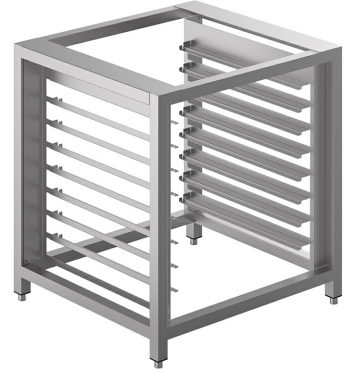

TVL425

Family	Oven accessories
Subfamily	Stands
Width	800 mm
Depth	800 mm
Height	900 mm
Suitable for	Convection ovens 600x400 mm - GN1/1
Compliant oven models	ALFA420 and ALFA410 series; ALFA625 series
Pieces per pack	1

16-level tray holder rack for ALFA410/ALFA420/425 and ALFA625 ovens
dim.(WxDxH) 800x800x900 mm (height with kit RUTVL: 998 mm)

Electrical Connection

Plug	Not present
-------------	-------------

Construction