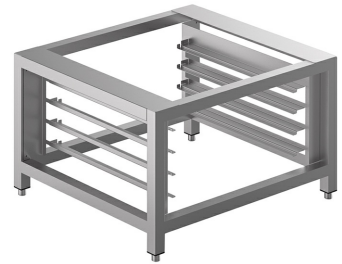

TVL425D

Family	Oven accessories
Subfamily	Stands
Width	800 mm
Depth	800 mm
Height	504 mm
Suitable for	ALFA420 and ALFA410 series
Pieces per pack	1

4-level tray holder rack for ALFA410/ALFA420/ALFA425 (stacked) or ALFA1035 ovens, dim. 800x800x504 mm (height with kit RUTVL: 602 mm)