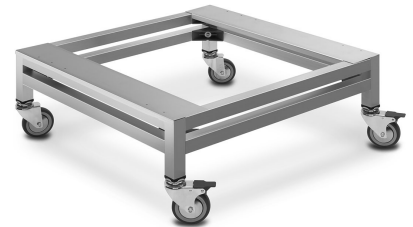

# TVL625D

Family	Oven accessories
Subfamily	Stands
Width	800 mm
Product depth	800 mm
Product height	300 mm
Suitable for	ALFA420 and ALFA410 series
Compliant oven models	ALFA625 series
Pieces per pack	1

Support for stacked ovens, dim. 800x800x300mm