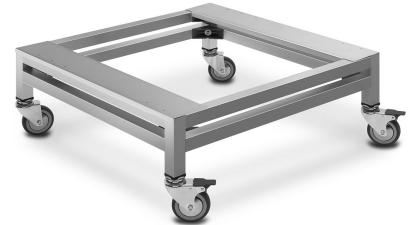

# TVL625D

Family	Oven accessories
Subfamily	Stands
Width	800 mm
Product depth	800 mm
Product height	300 mm
Suitable for	ALFA420 and ALFA410 series
Compliant oven models	ALFA625 series
Pieces per pack	1

Support for stacked ovens, dim. 800x800x300mm