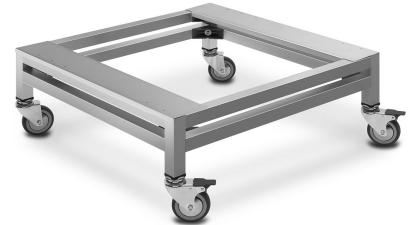

# TVL625D

<b>Family</b>	Oven accessories
<b>Subfamily</b>	Stands
<b>Widht</b>	800 mm
<b>Depth</b>	800 mm
<b>Height</b>	300 mm
<b>Suitable for</b>	Convection ovens 600x400 mm - GN1/1
<b>Compliant oven models</b>	ALFA625 series
<b>Pieces per pack</b>	1

Stand for ALFA625 stacked ovens, dim. (WxdxH) 800x800x300 mm