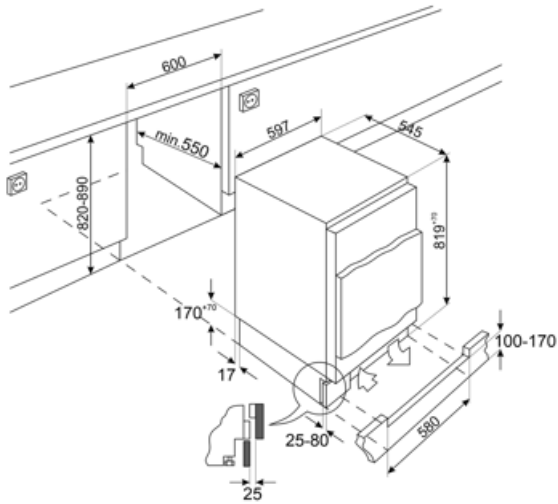

Electrical Connection

Electrical connection rating	110 W	Frequency (Hz)	50 Hz
Current	0,9 A	Power supply cable length	240 cm
Voltage (V)	230-240 V	Plug	(F;E) Schuko

Logistic Information

Width	596 mm	Height	819 mm
-------	--------	--------	--------

Width of the built-in niche 600 mm
Depth without handle 547 mm
Depth of the built-in niche 550 mm

Height of the built-in niche 820 mm
Product width with maximum doors opening 777 mm

Symbols glossary

-  Energy efficiency class E
-  LED interior lighting: is a more energy efficient and long lasting way of illuminating the interior of the appliance.
-  Built-in niche