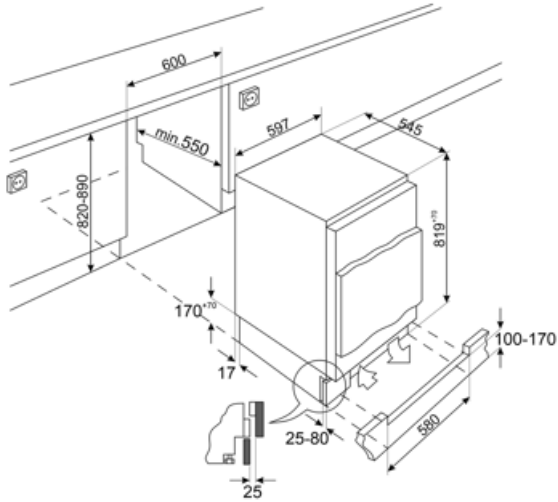

Electrical Connection

Electrical connection rating	110 W	Frequency (Hz)	50 Hz
Current	0.9 A	Power supply cable length	240 cm
Voltage (V)	230-240 V	Plug	(F;E) Schuko

Logistic Information

Width	596 mm	Height	819 mm
-------	--------	--------	--------

Width of the built-in niche 600 mm
Depth without handle 547 mm
Depth of the built-in niche 550 mm

Height of the built-in niche 820 mm
Product width with maximum doors opening 777 mm

Symbols glossary

-  Energy efficiency class E
-  LED interior lighting: is a more energy efficient and long lasting way of illuminating the interior of the appliance.
-  Built-in niche