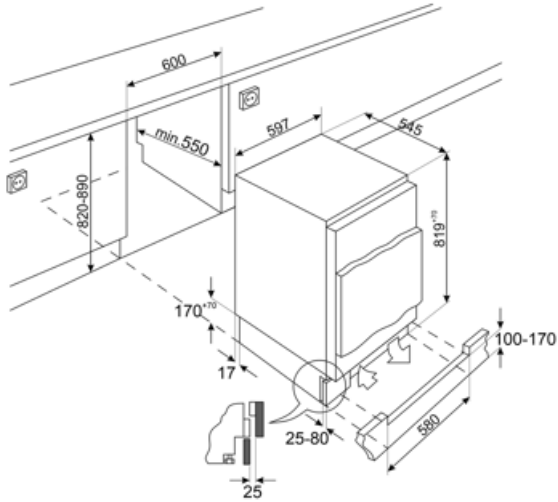

Electrical Connection

Electrical connection rating	110 W	Frequency (Hz)	50 Hz
Current	0,9 A	Power supply cable length	240 cm
Voltage (V)	230-240 V	Plug	(F;E) Schuko

Logistic Information

Width	596 mm	Height	819 mm
-------	--------	--------	--------

Width of the built-in niche 600 mm
Depth without handle 547 mm
Depth of the built-in niche 550 mm

Height of the built-in niche 820 mm
Product width with maximum doors opening 777 mm

Symbols glossary

-  Energy efficiency class E
-  LED interior lighting: is a more energy efficient and long lasting way of illuminating the interior of the appliance.
-  Built-in niche