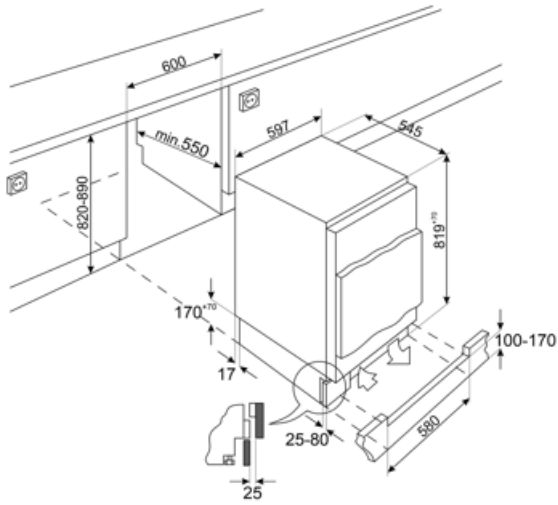

Electrical Connection

Electrical connection rating	110 W	Frequency (Hz)	50 Hz
Current	0,8 A	Power supply cable length	240 cm
Voltage (V)	230-240 V	Plug	(F;E) Schuko

Logistic Information

Width	596 mm	Height	819 mm
Width of the built-in niche	600 mm	Height of the built-in niche	820 mm
Depth without handle	547 mm	Product width with maximum doors opening	777 mm
Depth of the built-in niche	550 mm		