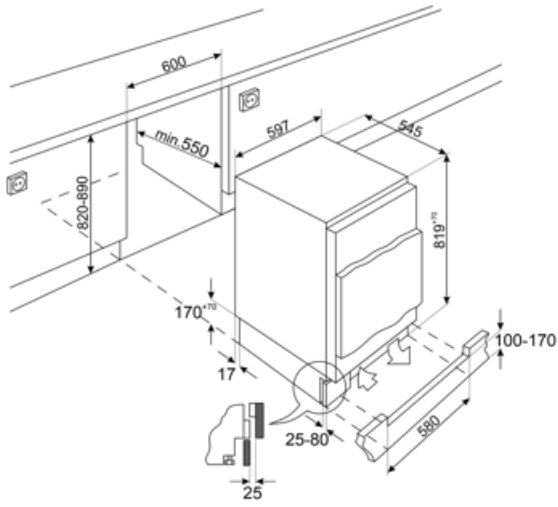

Electrical Connection

Electrical connection rating	110 W	Frequency (Hz)	50 Hz
Current	0.8 A	Power supply cable length	240 cm
Voltage (V)	230-240 V	Plug	(F;E) Schuko

Logistic Information

Width	596 mm	Height	819 mm
Width of the built-in niche	600 mm	Height of the built-in niche	820 mm
Depth without handle	547 mm	Product width with maximum doors opening	777 mm
Depth of the built-in niche	550 mm		