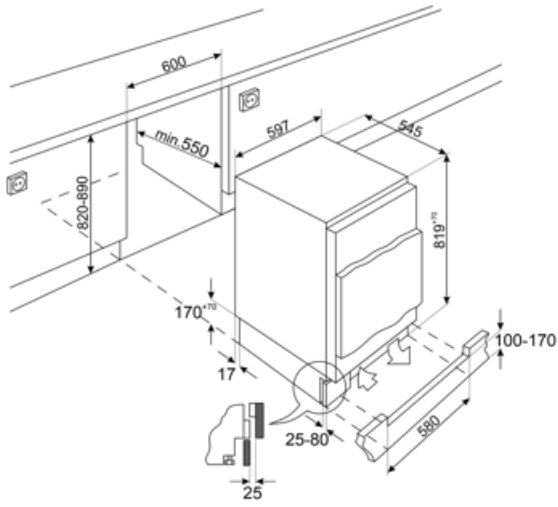

## Logistic Information

Width	596 mm	Height	819 mm
Width of the built-in niche	600 mm	Height of the built-in niche	820 mm
Depth without handle	547 mm	Product width with maximum doors opening	777 mm
Depth of the built-in niche	550 mm		