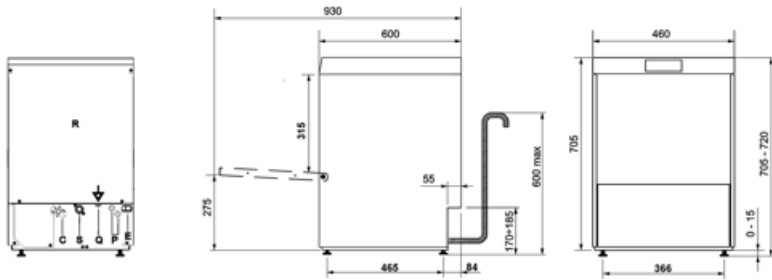

Peristaltic rinse aid pump	Yes, electronic control	Partial water exchange in the wash tank via built-in drain pump	Yes
Chemical level probe	Yes, optional KITSONLIV		
Boiler thermostop	Yes - default	Water supply pipe diameter	DN10 - 3/8"
Tank thermostop	Yes	Drain supply pipe diameter	21.5 mm
Soft Start	Yes	Detergent (red) hose length	Yes, manual
Stand-by system	Yes	Rinse aid (blue) hose length	Yes, manual

R	PANNELLO RETRO LOWER BACK PANEL
Q	MORSETTO EQUIPOTENZIALE EARTH TERMINAL
P	TUBI POMPE PERISTALTICHE PERISTALTIC HOSES
E	CAVO ALIMENTAZIONE ELETTRICA ELECTRICITY SUPPLY CABLE
S	TUBO DI SCARICO DRAIN HOSE
T	ENTRATA CAVO DI ALIMENTAZIONE DOSATORE ESTERNO EXTERNAL DISPENSER POWER CABLE ENTRY POINT
C	TUBO DI CARICO FILLER HOSE