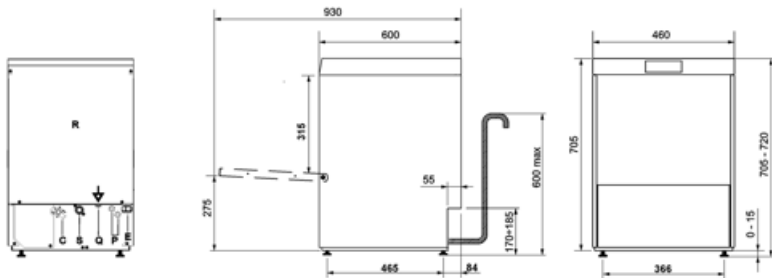

Peristaltic detergent pump	Yes, electronic control	Partial water exchange in the wash tank via built-in drain pump	Yes
Peristaltic rinse aid pump	Yes, electronic control	Water supply pipe diameter	DN10 - 3/8"
Chemical level probe	Yes, optional KITSONLIV	Drain supply pipe diameter	21.5 mm
Integral continuous water softener	Yes	Detergent (red) hose length	Yes, manual
Boiler thermostop	Yes - default	Rinse aid (blue) hose length	Yes, manual
Tank thermostop	Yes		
Soft Start	Yes		

R	PANNELLO RETRO LOWER BACK PANEL
Q	MORSETTO EQUIPOTENZIALE EARTH TERMINAL
P	TUBI POMPE PERISTALTICHE PERISTALTIC HOSES
E	CAVO ALIMENTAZIONE ELETTRICA ELECTRICITY SUPPLY CABLE
S	TUBO DI SCARICO DRAIN HOSE
T	ENTRATA CAVO DI ALIMENTAZIONE DOSATORE ESTERNO EXTERNAL DISPENSER POWER CABLE ENTRY POINT
C	TUBO DI CARICO FILLER HOSE