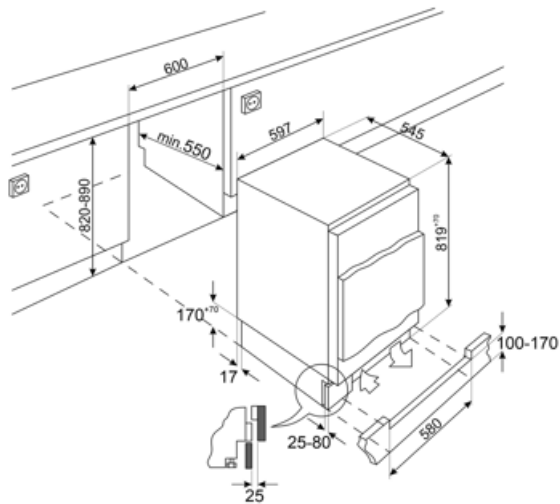

Electrical Connection

Nominal power	110 W	Frequency (Hz)	50 Hz
Current	0.9 A	Power supply cable length	240 cm
Voltage (V)	230-240 V	Plug	(G) UK e Singapore

Logistic Information

Width (mm) 596 mm
Width of the built-in niche 600 mm
Depth without handle 547 mm
Depth of the built-in niche 550 mm

Product Height with feet 819 mm
Height of the built-in niche 820 mm
Product width with maximum doors opening 777 mm

Symbols glossary

	Energy efficiency class E		LED display: to show programmes, functions and options selected and the time to the end of the cycle.
	LED interior lighting: is a more energy efficient and long lasting way of illuminating the interior of the appliance.		Built-in niche