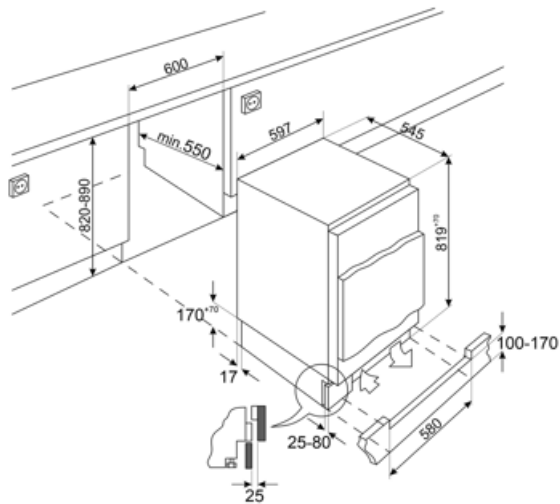

Electrical Connection

Nominal power	110 W	Frequency (Hz)	50 Hz
Current	0,9 A	Power supply cable length	240 cm
Voltage (V)	230-240 V	Plug	(G) UK e Singapore

Logistic Information

Width (mm) 596 mm
Width of the built-in niche 600 mm
Depth without handle 547 mm
Depth of the built-in niche 550 mm

Product Height with feet 819 mm
Height of the built-in niche 820 mm
Product width with maximum doors opening 777 mm

Symbols glossary

	LED display: to show programmes, functions and options selected and the time to the end of the cycle.		LED interior lighting: is a more energy efficient and long lasting way of illuminating the interior of the appliance.
	Built-in niche		Energy efficiency class E