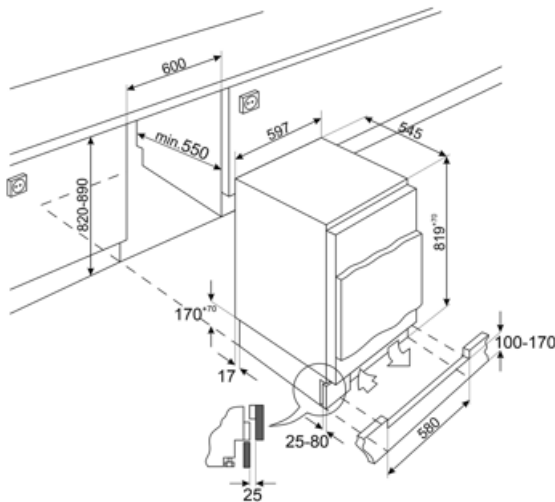

Electrical Connection

Electrical connection rating	120 W	Frequency (Hz)	50 Hz
Current	0.8 A	Power supply cable length	240 cm
Voltage	230-240 V	Plug	(G) UK e Singapore

Logistic Information

Width	596 mm	Depth of the built-in niche	550 mm
Width of the built-in niche	600 mm	Height of the built-in niche	820 mm
Depth without handle	547 mm	Product width with maximum doors opening	777 mm
Height, maximum value	819 mm		