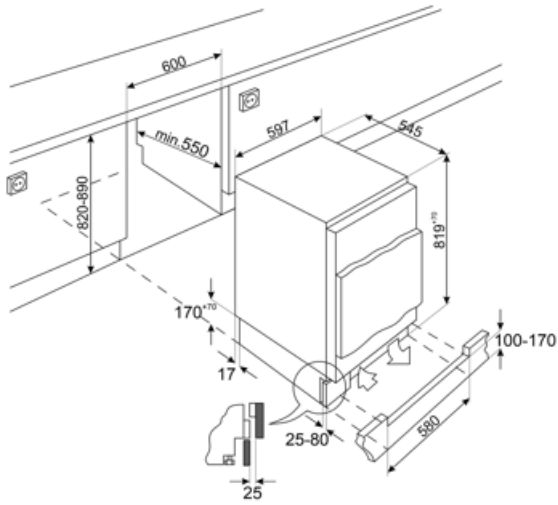

## Logistic Information

Width (mm)	596 mm	Product Height with feet	819 mm
Width of the built-in niche	600 mm	Height of the built-in niche	820 mm
Depth without handle	547 mm	Product width with maximum doors opening	777 mm
Depth of the built-in niche	550 mm		