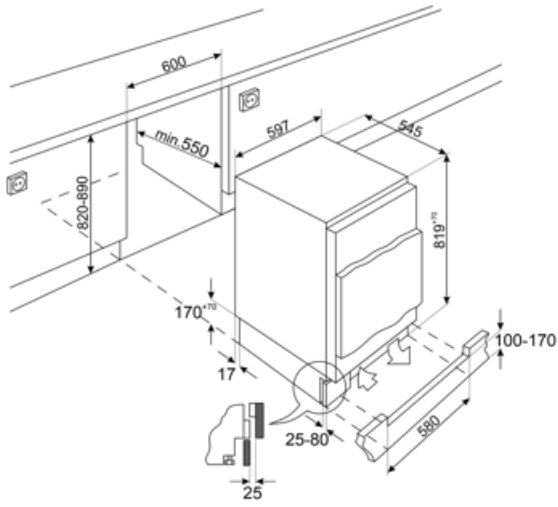

Electrical Connection

Nominal power	110 W	Frequency (Hz)	50 Hz
Current	0.8 A	Power supply cable length	240 cm
Voltage (V)	230-240 V	Plug	(G) UK e Singapore

Logistic Information

Width (mm)	596 mm	Product Height with feet	819 mm
Width of the built-in niche	600 mm	Height of the built-in niche	820 mm
Depth without handle	547 mm	Product width with maximum doors opening	777 mm
Depth of the built-in niche	550 mm		