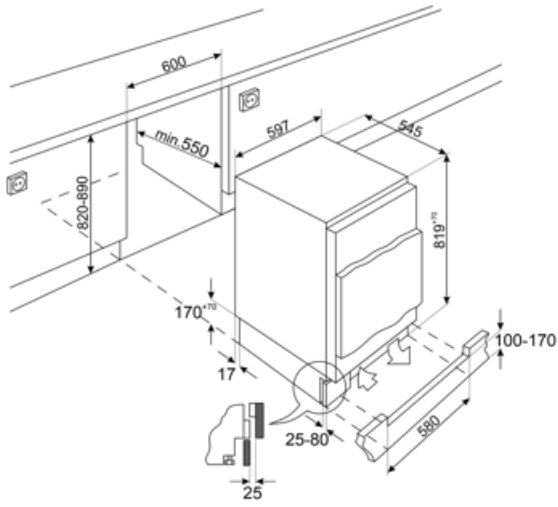

Electrical Connection

Electrical connection rating	110 W	Frequency (Hz)	50 Hz
Current	0.8 A	Power supply cable length	240 cm
Voltage (V)	230-240 V	Plug	(G) UK e Singapore

Logistic Information

Width	596 mm	Height	819 mm
Width of the built-in niche	600 mm	Height of the built-in niche	820 mm
Depth without handle	547 mm	Product width with maximum doors opening	777 mm
Depth of the built-in niche	550 mm		