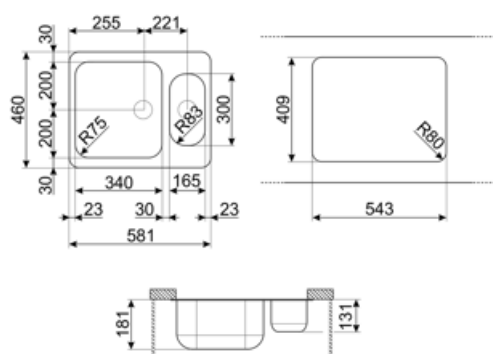

Accessoires voor
installatie inbegrepen

Crepine, Sifon met
vaatwasseraansluiting,
Montagehaken