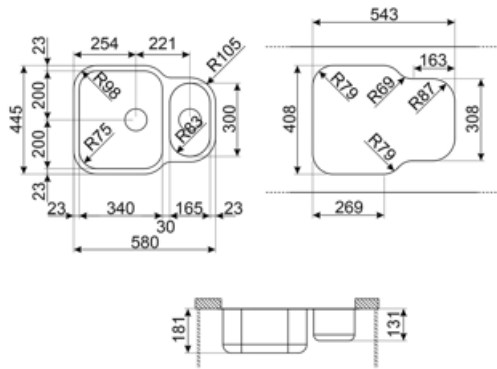

Accessories Included

Accessories for installation

Strainer, Siphon with dishwasher outlet connection, Fixing clips