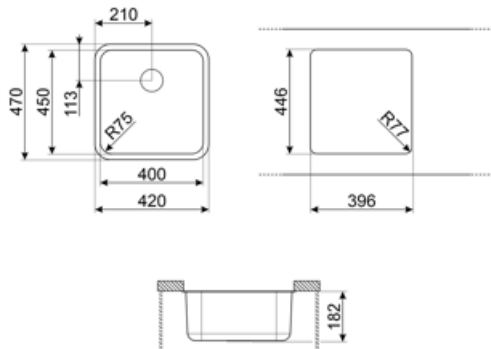

Accessories for
installation

Strainer, Fixing clips