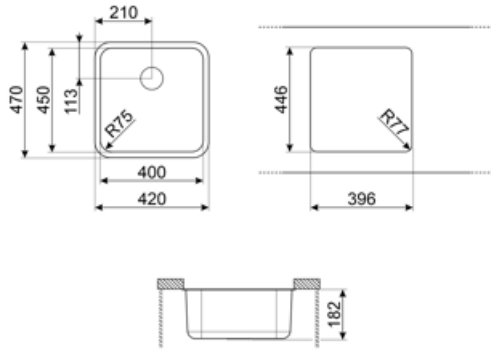

Accessories for
installation

Strainer, Fixing clips