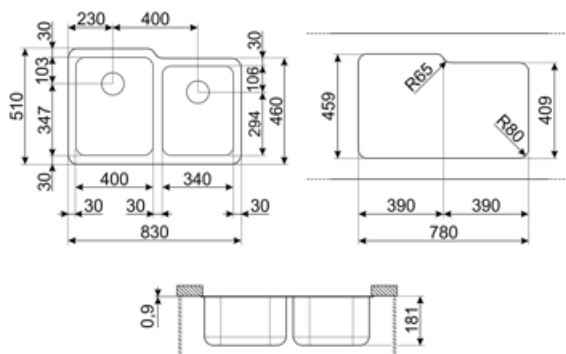

Accessories Included

Accessories for installation	Strainer, Siphon with dishwasher outlet connection, Fixing clips	Basket	No
Colander	No	Wooden board	No
Rondò Cover waste kit	No	White board	No
Glass board	No