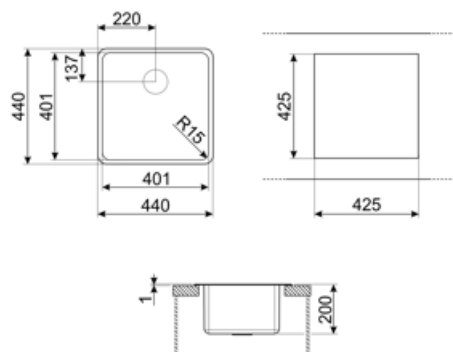

Accessoires voor
installatie inbegrepen

Crepine, Sifon met
vaatwasseraansluiting,
Montagehaken, Silicone