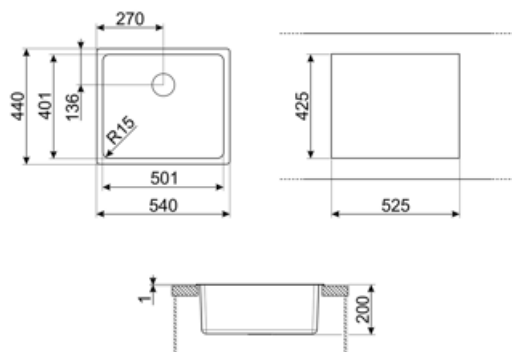

	Type spoelbak	Afmetingen spoelbak, BxHxD (mm)	Diepte spoelbak (mm)	Hoekradius spoelbak	Overloop spoelbak	Positie crepine spoelbak	Afmeting crepine
Spoelbak	Minimum radius	500 x 400 x 200	200	15	Ja, verzonken	Wandkap	8,89 cm

## Technische specificaties

<b>Afmetingen product (mm)</b>	200x540x440 mm	<b>Hoogte vanaf werkblad</b>	1 mm
<b>Afmetingen nis (mm)</b>	525*425 mm	<b>Afmeting inbouwmeubel</b>	60 cm
<b>Cutout dimension undermount (mm)</b>	504*404 mm	<b>Aantal haken</b>	8
<b>Uitsnij radius</b>	17 mm	<b>Type haken</b>	Standard + undermount clip

**COL19H**

St/Steel colander to fit MINIMUM radius mm bowl, measures 200 x 410 x 100 mm

**DB34**

St/steel drain basket to fit STD radius 340 x 400 bowl, 180 mm depth

**KITDSQ**

Soap dispenser chrome finishing with square knob 40x40 mm

**COL36**

St/steel colander for MINIMUM radius bowls, measures 370 x 410 x 30 mm

**KITDS**

Soap dispenser chrome finishing with round knob

**KITFD050**

Waste disposal 0,5 HP, Motor: 1/2 horsepower, Fits all sinks with 3 1/2" waste outlet