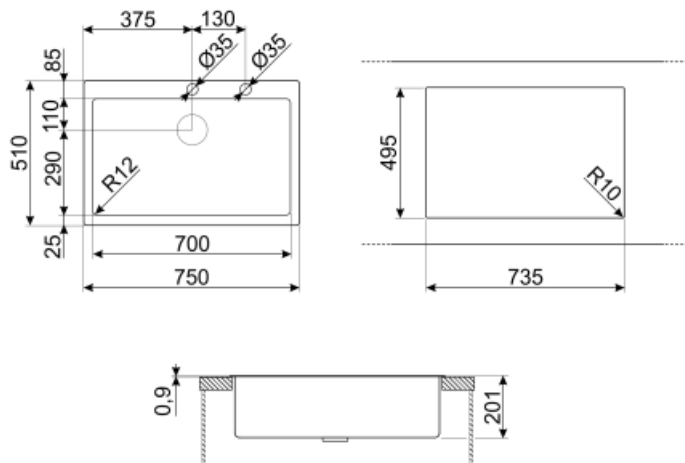

Accessories for installation

Strainer, Savespace siphon with dishwasher outlet connection, Fixing clips, Automatic pop-up with push control

Integrated flush waste kit Yes