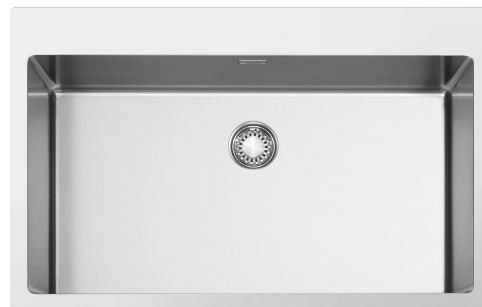

VR12S70RS

Sink material	Stainless steel
Type	Welded bowl
No. of bowls	1
EAN code	8017709308162

Aesthetics

Aesthetic	Universale	Building in type	Flush fitted, Flat
Series	Mira	Logo	Embossed
Colour	Stainless steel	Tap hole / precut tap hole	2 Tapholes
Finishing	Brushed		

	Bowl type	Bowl dimensions, WxDxH (mm)	Bowl depth (mm)	Radius corner bowl	Overflow	Strainer position	Strainer dimension
Bowl	Minimum radius	700 x 400 x 200	200	12	Yes, flush fitted	Wall position	3.5"

Technical Features

Dimensions of the product (mm)	201x750x510 mm	Tap hole diameter	35 mm
Cutout dimension topmount (mm)	735*495 mm	Popup command	Yes, single
Height from kitchen top	1 mm	Popup command type	Push
Base unit size	80 cm	No. of clips	11
Tap hole	2	Type of clips	Standard

KITPUSH

1 Bowl automatic pop up in AISI304 with push button ONLY for integrated waste kit bowls R12

COL19H

St/Steel colander to fit MINIMUM radius mm bowl, measures 200 x 410 x 100 mm

CB25MN

Single HPE chopping board to fit minimum radius bowls, black matt, measures 250 x 410 H 12 mm, dishwasher safe