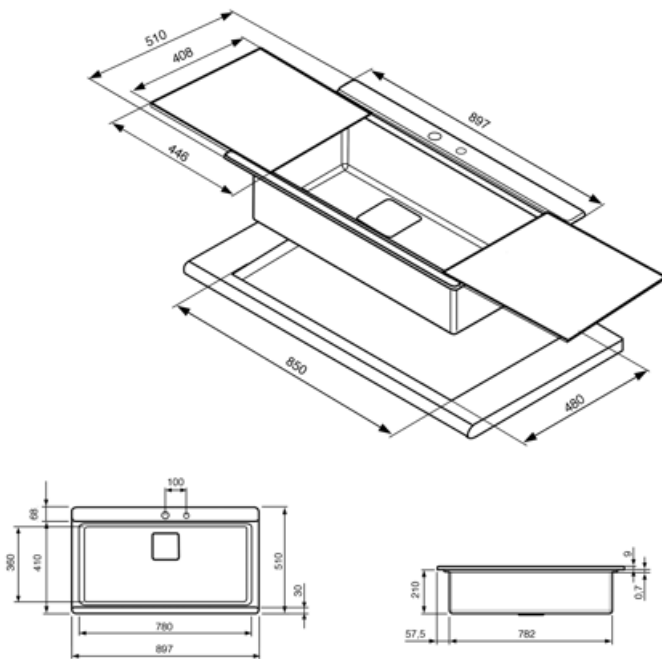

Accessories Included

Accessories for installation	Strainer, Siphon with dishwasher outlet connection, Fixing clips, Gasket, Automatic Pop-UP	Basket	No
Colander	Yes	Wooden board	No
Glass board	2	White board	No