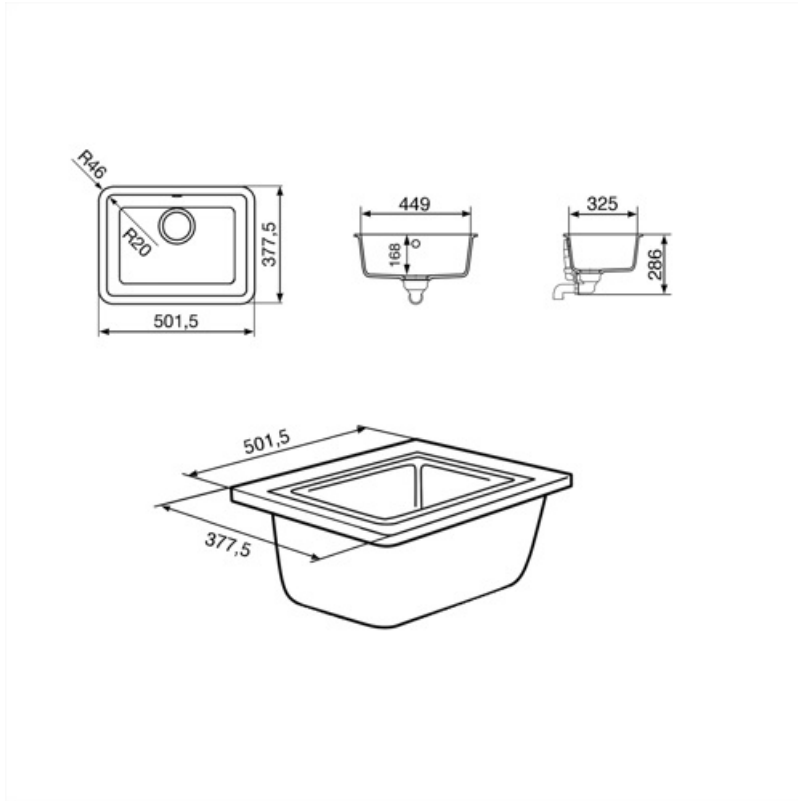

	Bowl type	Bowl dimensions, WxDxH (mm)	Bowl depth (mm)	Radius corner bowl	Overflow	Strainer position	Strainer dimension
Bowl	Minimum radius				Yes, traditional	Wall position	3.5"

Technical Features

Dimensions of the product (mm) 200x378x438 mm
 Base unit size 60 cm
 Tap hole No
 Popup command No
 Gasket type Pre-assembled gasket
 No. of clips
 Type of clips
 Sealing paste No

Accessories Included

Basket No
 Wooden board No

Accessories for
installation

Strainer, Siphon with
dishwasher outlet
connection, Fixing clips,
Gasket

White board

No

Colander

No

Glass board

No

Symbols glossary

Largura do armário necessária para a instalação da pia

Instalação sob o tampo da mesa: A pia é fixada sob o tampo da mesa, que estende a superfície de trabalho e a profundidade da pia.