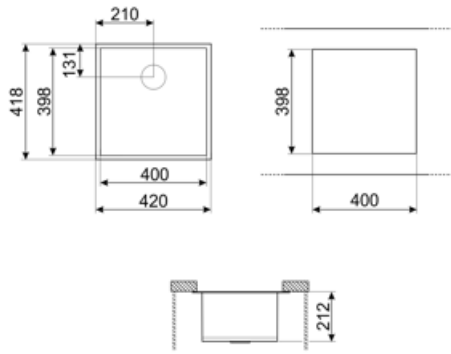

Accessories for
installation

Strainer, Siphon with
dishwasher outlet
connection, Fixing clips