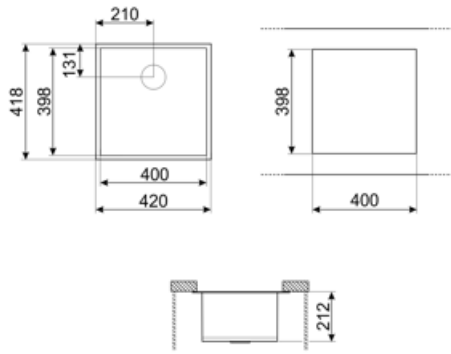

Accessories for
installation

Strainer, Savespace siphon
with dishwasher outlet
connection, Fixing clips