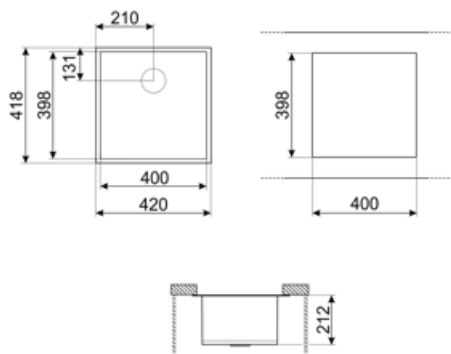

Accessories for installation	Strainer, Siphon with dishwasher outlet connection, Fixing clips	Basket	No
Colander	No	Wooden board	No
Rondò Cover waste kit	No	White board	No
Glass board	No